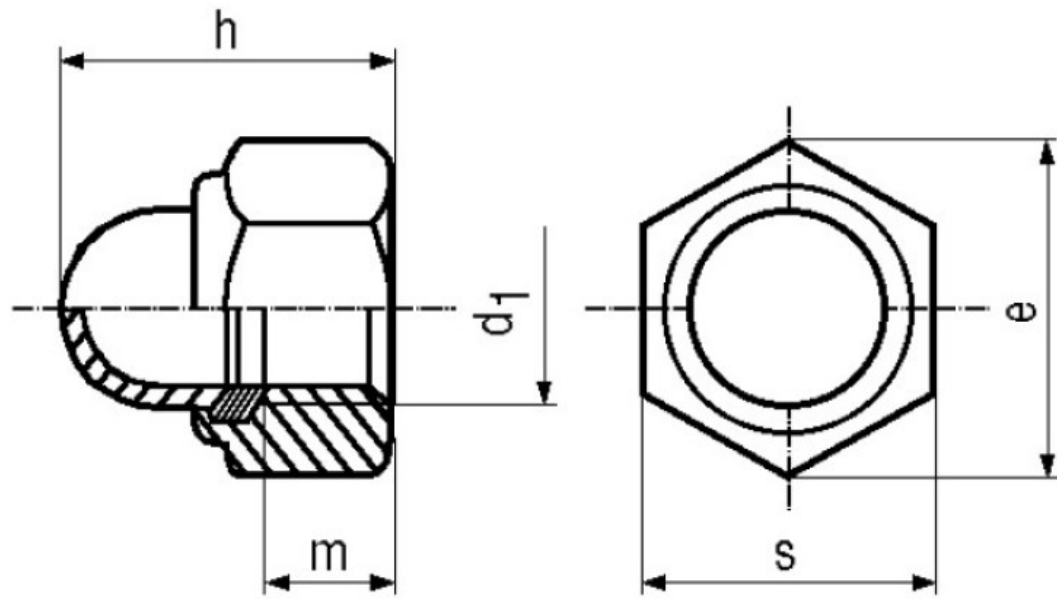

BN 167 - DIN 986

Prevailing torque type hexagon
domed cap nuts
with polyamide insert

DIN 986
~UNI 5722

| | | | |
|----------|------------------|---------|-------|
| Material | Steel | Quality | cl. 6 |
| Surface | zinc plated blue | | |

Article No. - 1095447

| | |
|--------|------|
| d_1 | M4 |
| e min. | 7,66 |
| s | 7 |
| m | 2,9 |
| h | 9,6 |

X-ON Electronics

Largest Supplier of Electrical and Electronic Components

Click to view similar products for [Screws & Fasteners](#) category: