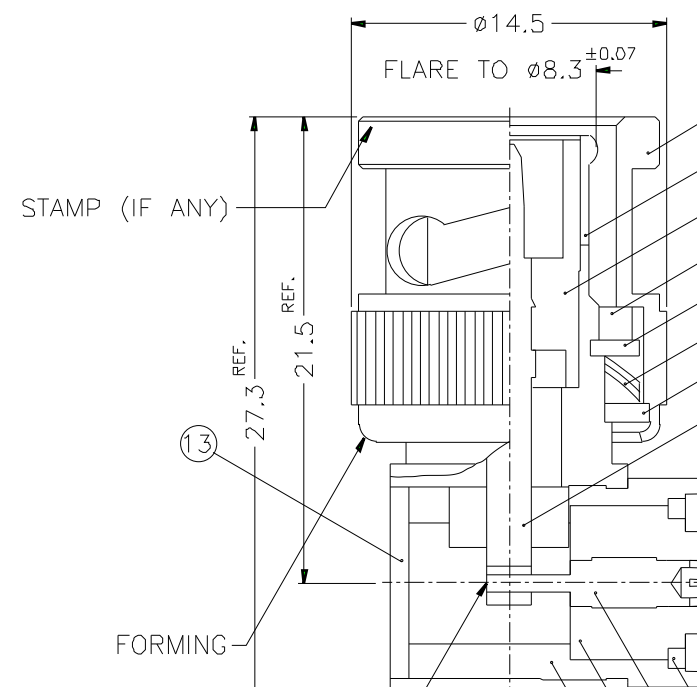

REVISIONS		
ISS	ZONE	DESCRIPTION \ PER REQUEST \ DATE

F

E

D

NOTES: FINISH (PLATING THICKNESS IN MICRO-INCHES)  
 1. BRASS PER QQ-R-626