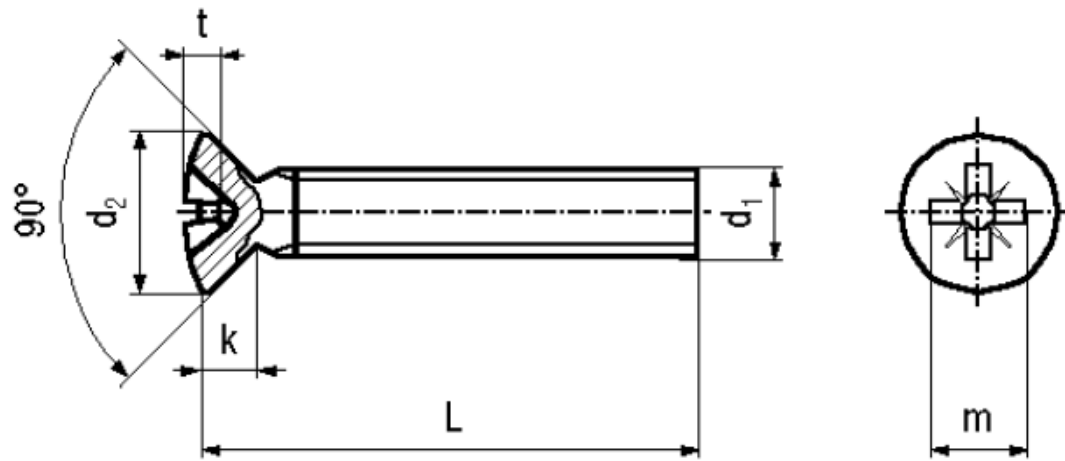

BN 83496 - DIN 966 A - ~ISO 7047

Cross recessed oval countersunk
head screws
Pozidriv Z

DIN 966 A
~ISO 7047
~UNI 7689

Material	Stainless steel	Quality	A2
----------	-----------------	---------	----

Article No. - 3061428	
d ₁	M5
L	16
d ₂	9,2
k max.	2,5
Pozidriv	2
m~	5,3
t min.	2,89
t max.	3,35

DIN 966: Standard withdrawn

Screwdriver Bits 1/4": BN 31514 and BN 31516 / CG 1.

X-ON Electronics

Largest Supplier of Electrical and Electronic Components

Click to view similar products for [Screws & Fasteners](#) category: