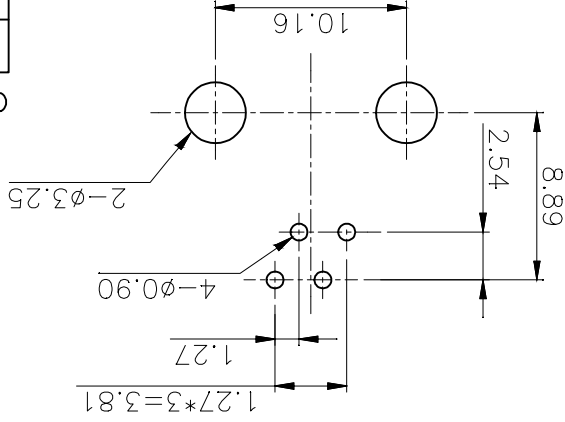

THIS SERIES FULLY CONFORMS TO THE EUROPEAN UNION DIRECTIVES 2002/95/EC AND 2002/96/EC FOR ROHS COMPLIANCY.

MH CONNECTORS LTD.

DRAWING No MHRJU64NFV

SCALE SHEET OF 1 OF 1 REV: 3.0

THESE DRAWINGS AND SPECIFICATIONS ARE THE PROPERTY OF MH CONNECTORS LTD. AND SHALL NOT BE REPRODUCED, COPIED OR USED AS THE BASIS FOR THE MANUFACTURE OR SALE OF APPARATUS WITHOUT WRITTEN PERMISSION.

DATE 11-18-13
 DRAWN HALEY
 APPROVED DATE

- MATERIALS:**
1. PLASTIC HOUSING: ENGINEERING THERMOPLASTIC
 2. CONTACTS: 0.46MM DIAMETER PHOSPHOR BRONZE.
 3. PLATING: GOLD PLATING OVER NICKEL.

PCB LAYOUT/TOP VIEW

Type	P/N-BULK	2101-0110-14	6P4C-V-Unshielded
Product Code		MHRJU64NFV	

Ordering information:

* UNLESS OTHERWISE SPECIFIED TOLERANCES ON DECIMAL IS: ANGLE ±3°
 X ±0.50
 XX ±0.38
 XXX ±0.25
 XXXX ±0.10
 UNIT: MM