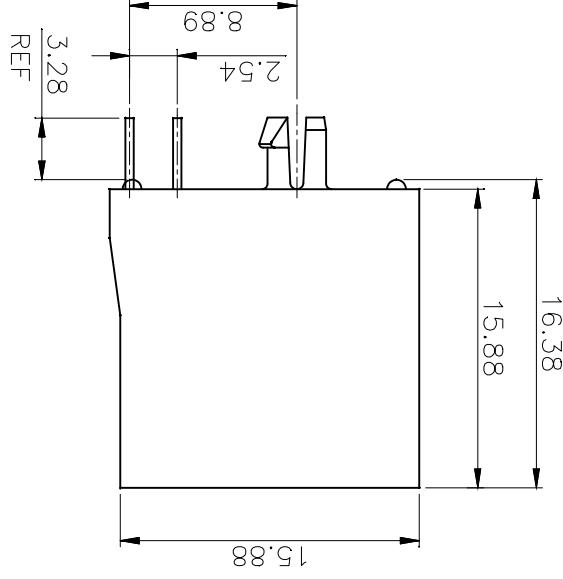

THIS SERIES FULLY CONFORMS TO THE EUROPEAN UNION DIRECTIVES 2002/95/EC AND 2002/96/EC FOR ROHS COMPLIANCY.

MH CONNECTORS LTD.

DRAWING No MHRJU64NFV

SCALE SHEET OF 1 OF 1 REV: 3.0

THESE DRAWINGS AND SPECIFICATIONS ARE THE PROPERTY OF MH CONNECTORS LTD. AND SHALL NOT BE REPRODUCED, COPIED OR USED AS THE BASIS FOR THE MANUFACTURE OR SALE OF APPARATUS WITHOUT WRITTEN PERMISSION.

DATE 11-18-13
 DRAWN HALEY
 APPROVED DATE

- MATERIALS:**
1. PLASTIC HOUSING: ENGINEERING THERMOPLASTIC
 2. CONTACTS: 0.46MM DIAMETER PHOSPHOR BRONZE.
 3. PLATING: GOLD PLATING OVER NICKEL.

PCB LAYOUT/TOP VIEW

Type	P/N-BULK	2101-0110-14	6P4C-V-Unshielded
Product Code		MHRJU64NFV	

Ordering information:

* UNLESS OTHERWISE SPECIFIED TOLERANCES ON DECIMAL IS: ANGLE ±3°
 X ±0.50
 XX ±0.38
 XXX ±0.25
 XXXX ±0.10
 UNIT: MM