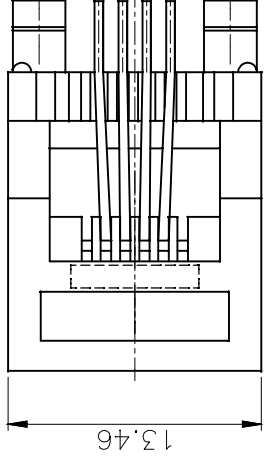

THIS SERIES FULLY CONFORMS TO THE EUROPEAN UNION DIRECTIVES 2002/95/EC AND 2002/96/EC FOR ROHS COMPLIANCY.

MH CONNECTORS LTD.

DRAWING No MHRJU64NFV

SCALE SHEET OF 1 OF 1 REV: 3.0

THESE DRAWINGS AND SPECIFICATIONS ARE THE PROPERTY OF MH CONNECTORS LTD. AND SHALL NOT BE REPRODUCED, COPIED OR USED AS THE BASIS FOR THE MANUFACTURE OR SALE OF APPARATUS WITHOUT WRITTEN PERMISSION.

DATE 11-18-13
 DRAWN HALEY
 APPROVED DATE

- MATERIALS:**
1. PLASTIC HOUSING: ENGINEERING THERMOPLASTIC
 2. CONTACTS: 0.46MM DIAMETER PHOSPHOR BRONZE.
 3. PLATING: GOLD PLATING OVER NICKEL.

PCB LAYOUT/TOP VIEW

Type	P/N-BULK	2101-0110-14	6P4C-V-Unshielded
Product Code		MHRJU64NFV	

Ordering information:

* UNLESS OTHERWISE SPECIFIED TOLERANCES ON DECIMAL IS: ANGLE ±3°
 X ±0.50
 XX ±0.38
 XXX ±0.25
 XXXX ±0.10
 UNIT: MM