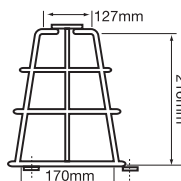

Miscellaneous Brackets, Cage Guards, Domes, Mounts ACCESSORIES

Brackets > 50001>50158

- 50001 Right Angled Wall Bracket**
Suitable for use with 88, 125 & 201/200 series beacons
- 50004 Right Angled Wall Bracket**
Suitable for use with 401/400, 501/500, 600 & X250 series beacons
- 50006 Pipe Bracket**
Suitable for use with 401/400, 501/500, 600 & X250 series beacons
- 50007 Right Angled Wall Bracket**
Suitable for use with 125 & 125DIN series beacons
- 50158 IP66 Weatherproof Band**
Suitable for use with 201/200 series beacons (not shown)

Please Note: Brackets and Cage Guards are not interchangeable at this present time.

Cage Guards > 50003>50010

- 50003 Small Cage Guard**
Suitable for use with 125 series beacons
- 50003/1 Optional Mounting Plate**
Suitable for use with 125 series beacons
- 50010 Large Cage Guard**
Suitable for use with 201/200, 401/400 & 501/500 series beacons
- 50010/1 Optional Mounting Plate**
Suitable for use with 201/200, 401/400 & 501/500 series beacons