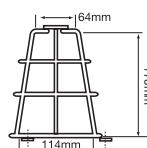

Miscellaneous Brackets, Cage Guards, Domes, Mounts ACCESSORIES

Brackets > 50001>50158

- 50001 Right Angled Wall Bracket**
Suitable for use with 88, 125 & 201/200 series beacons
- 50004 Right Angled Wall Bracket**
Suitable for use with 401/400, 501/500, 600 & X250 series beacons
- 50006 Pipe Bracket**
Suitable for use with 401/400, 501/500, 600 & X250 series beacons
- 50007 Right Angled Wall Bracket**
Suitable for use with 125 & 125DIN series beacons
- 50158 IP66 Weatherproof Band**
Suitable for use with 201/200 series beacons (not shown)

Please Note: Brackets and Cage Guards are not interchangeable at this present time.

Cage Guards > 50003>50010

- 50003 Small Cage Guard**
Suitable for use with 125 series beacons
- 50003/1 Optional Mounting Plate**
Suitable for use with 125 series beacons
- 50010 Large Cage Guard**
Suitable for use with 201/200, 401/400 & 501/500 series beacons
- 50010/1 Optional Mounting Plate**
Suitable for use with 201/200, 401/400 & 501/500 series beacons