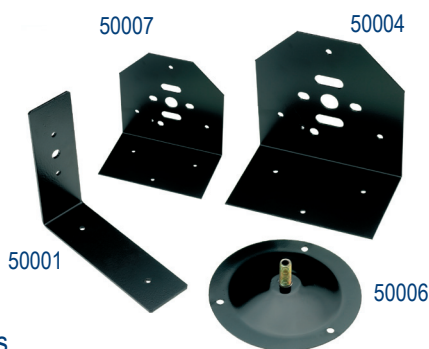

Miscellaneous Brackets, Cage Guards, Domes, Mounts ACCESSORIES

Brackets > 50001>50158

- 50001 Right Angled Wall Bracket**
Suitable for use with 88, 125 & 201/200 series beacons
- 50004 Right Angled Wall Bracket**
Suitable for use with 401/400, 501/500, 600 & X250 series beacons
- 50006 Pipe Bracket**
Suitable for use with 401/400, 501/500, 600 & X250 series beacons
- 50007 Right Angled Wall Bracket**
Suitable for use with 125 & 125DIN series beacons
- 50158 IP66 Weatherproof Band**
Suitable for use with 201/200 series beacons (not shown)

Please Note: Brackets and Cage Guards are not interchangeable at this present time.

Cage Guards > 50003>50010

- 50003 Small Cage Guard**
Suitable for use with 125 series beacons
- 50003/1 Optional Mounting Plate**
Suitable for use with 125 series beacons
- 50010 Large Cage Guard**
Suitable for use with 201/200, 401/400 & 501/500 series beacons
- 50010/1 Optional Mounting Plate**
Suitable for use with 201/200, 401/400 & 501/500 series beacons

Please Note: Brackets and Cage Guards are not interchangeable at this present time.

Small Domes

- 50018 Red Lens**
- 50019 Amber Lens**
- 50020 Blue Lens**
- 50021 Green Lens**
- 50022 Clear Lens**

Please Note:
Suitable for use with 125 series beacons only

Large Domes

- 50064 Amber Lens**
- 50065 Red Lens**
- 50066 Blue Lens**
- 50067 Green Lens**
- 50068 Clear Lens**

Please Note:
Suitable for use with 88, 98, 201/200, 401/400 & 501/500 series beacons

Anti-Vibration Mount