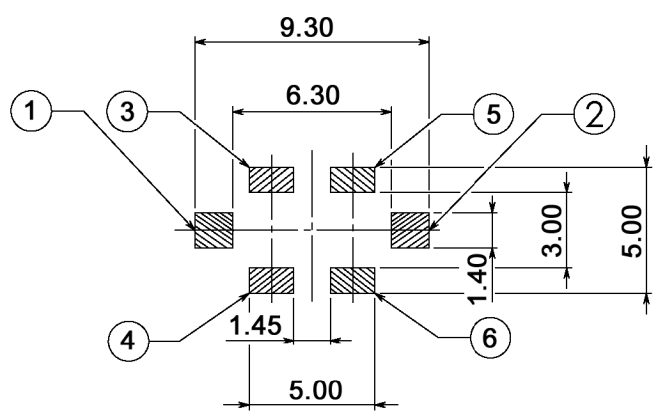

P.C.B. LAYOUT

TSSL 3Wxx

- Right light:
- R: red
- G: green
- O: soft orange
- W: white
- B: blue
- N: without LED
- Left light:
- R: red
- G: green
- O: soft orange
- W: white
- B: blue
- N: without LED

Tolerances:			Date	Name
			09/05	dr
Electrical life	05/13	dr		
Dimensions	12/08	dr		
Travel	12/06	dr		
Soldering spec.	03/06	dr		
add.LEDs	03/06	dr		
Partnumbering	12/05	dr		
Modifications	Date	Name		

**TSSL 3W**

**knitter-switch**

**30 06 86**

**Specifications:**

Contact rating: 50mA, 12V DC  
 Contact resistance: 100mOhm max.  
 Insulation resistance: 100MOhm min.  
 Dielectric strength: 250V AC (50Hz or 60Hz) for 1 minute  
 Operating temperature: -20°C to +70°C  
 Storage temperature: -30°C to +80°C  
 Operating force: 160g +80g/-30g  
 Mechanical life: 50 000 cycles  
 Electrical life: 30 000 cycles at 48V DC, 10mA  
 Soldering temperature: 350°C max., 3sec. max.  
 General tolerances: +/-0.20mm  
 Travel: 0.25mm +0.2 mm / -0.1mm  
 Material: Stem / cover: high-temp. thermoplastic PA9T UL94V-0, white  
 Adhesive tape: kapton  
 Terminal: brass, silver plated  
 Contact: stainless steel, silver plated  
 Base: high-temp. thermoplastic PA9T UL94V-0, molded black

**Soldering conditions:**

Tolerances:			Date	Name	<b>TSSL 3W</b>
			09/05	dr	
			<b>knitter-switch</b>		<b>30 06 86</b>
Modifications	Date	Name			Page 2/2