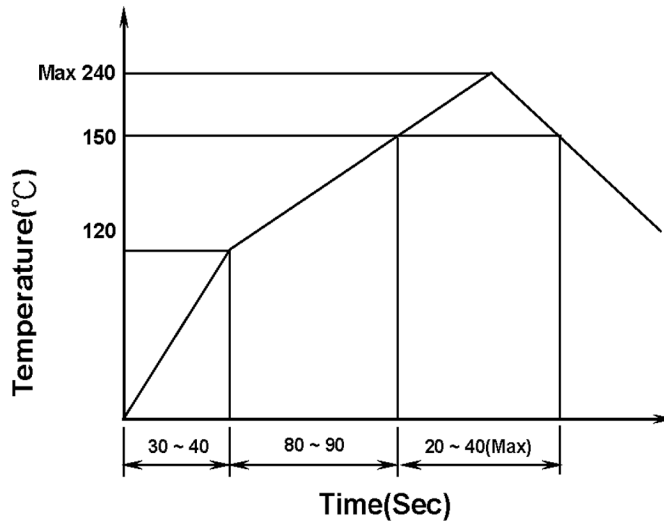

Specifications:

Contact rating: 50mA, 12V DC
Contact resistance: 100mOhm max.
Insulation resistance: 100MOhm min.
Dielectric strength: 250V AC (50Hz or 60Hz) for 1 minute
Operating temperature: -20°C to +70°C
Storage temperature: -30°C to +80°C
Operating force: 160g +80g/-30g
Mechanical life: 50 000 cycles
Electrical life: 30 000 cycles at 48V DC, 10mA
Soldering temperature: 350°C max., 3sec. max.
General tolerances: +/-0.20mm
Travel: 0.25mm +0.2 mm / -0.1mm
Material: Stem / cover: high-temp. thermoplastic PA9T UL94V-0, white
Adhesive tape: kapton
Terminal: brass, silver plated
Contact: stainless steel, silver plated
Base: high-temp. thermoplastic PA9T UL94V-0, molded black

Soldering conditions:

Tolerances:			Date	Name	TSSL 3W
			09/05	dr	
			knitter-switch		30 06 86
Modifications	Date	Name			Page 2/2