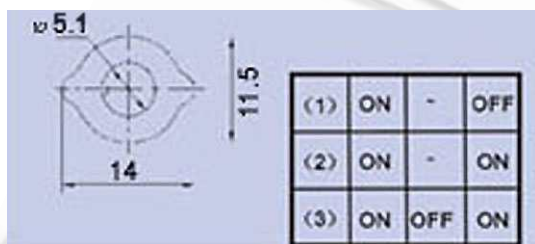

Specification:

1) Rating: 3 A 125 VAC; 1 A 250 VAC
2) Contact Resistance: 20 mW max.
3) Insulation Resistance: 500 VDC 1000 MW min.
4) Dielectric strength: 1500 VAC, 1 minute
5) Operating Temperature: -20°C ~ +65°C
6) Electrical Life: 20000 cycles

TSSM1022C3F

CIRCUITRY TRAIT

01	ON	-	OFF
02	ON	-	ON
03	ON	OFF	ON
13	ON	OFF	(ON)

( ) indicates momentary

HANDLE OPTIONS

NAMEPLATE

BUSHING OPTIONS

TERMINAL OPTIONS