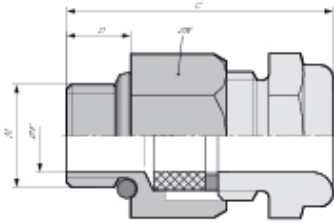

U.I. Lapp GmbH	PRODUCT INFORMATION	
	SKINDICHT® MINI	12.09.2012

Product Management	Document: LAPP_PRO1017EN.pdf	3 / 3