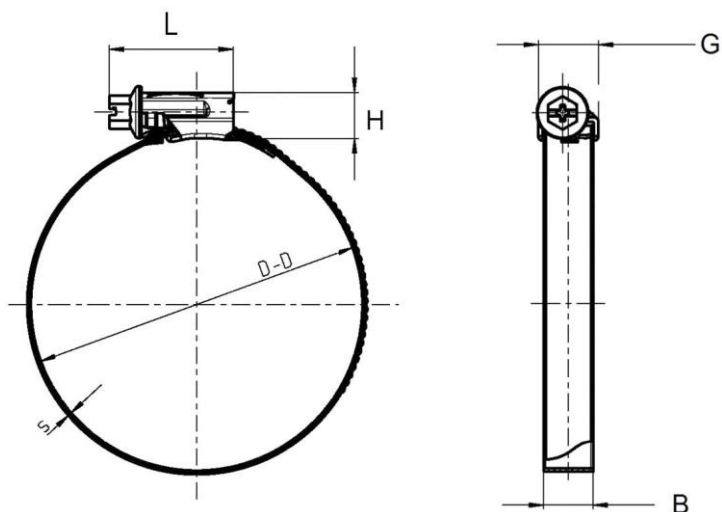

DATA SHEET	52003130
SILVYN® SCH	valid from: 10.01.2018

The SILVYN® SCH is a multirange hose clamp, with worm drive. The hose clamp is suitable for applications with higher mechanical stress.

Material

Body: Stainless steel, blanc
Screw: Steel, zinc plated
Band: Stainless steel, blanc

Technical Features

Screw: Worm drive with cross recess and width across flats 7
Clamping range: 10 up to 60 mm

Additional features

Corrosion resistance: Yes
Belt tension force: High
Breaking torque: High

Elaborated by: PDP: M. Wegerer	Document: DB52003130EN	Page 1 of 2
-----------------------------------	------------------------	-------------

DATA SHEET	52003130
SILVYN® SCH	valid from: 10.01.2018

Dimension table:

Part No.	Clamping range D-D mm	Belt thickness S mm	Belt range B mm	Body length L mm	Body high H mm	Body width G mm
52003130	10 – 16	0,6	7,5	17	9	11,5
52003140	12 – 20	0,65	9	24	11	13
52003160	16 – 25	0,65	9	24	11	13
52003170	20 – 32	0,65	9	24	11	13
52009050	25 – 40	0,65	9	26	11	13
52009061	35 – 50	0,8	12	30	11	14,6
52009040	40 – 60	0,8	12	30	11	14,6