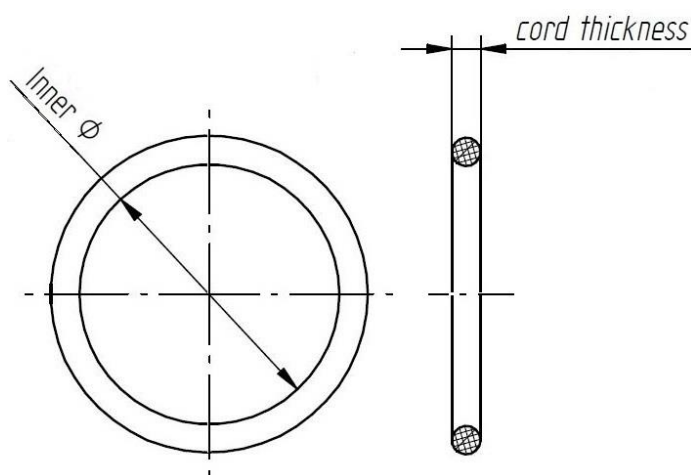

Technical features:

Material	NBR (Perbunan®), halogen-free, UV-resistant, Ozone-resistant
Color	Black
Sizes	PG7 up to PG48
Temperature range	-20 °C up to +100 °C

Norm references:

Perbunan® is a registered trademark of BAYER AG.

For more information please see our current catalogue.

Article designation	Inner Ø x cord thickness [mm]	Article No.
O 7	10 x 1,5	53001010
O 9	13 x 1,5	53102011
O 11	16 x 1,5	53001020
O 13,5	18 x 1,5	52005740
O 16	20 x 1,5	53001030
O 21	26 x 2	52005750
O 29	34 x 2	53001040
O 36	44 x 2	52005760
O 42	50 x 2	53001050
O 48	55 x 2	52005770