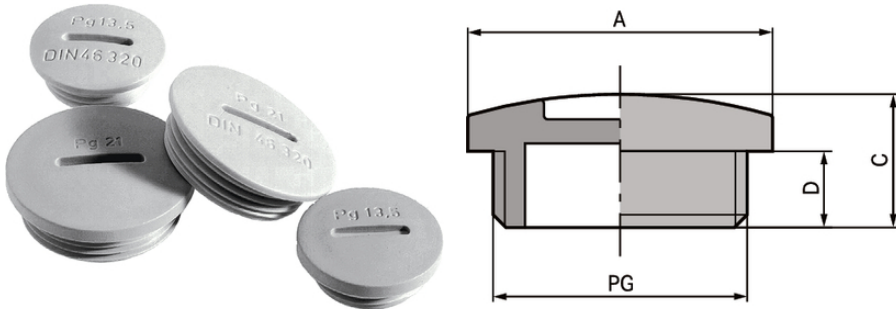

SKINDICHT® BLK / BLK-GL

SKINDICHT® BLK / BLK-GL, blind plug with PG connection thread, for closing pre-threaded holes

Benefits

For closing pre-threaded holes

Application range

Control cabinet manufacturing
Distribution box
Junction boxes

Product Make-up

PG connection thread

Note

SKINDICHT® BLK-GL offers high stability due to glass fibre reinforcement

Technical Data

Classification ETIM 5:	ETIM 5.0 Class-ID: EC000032 ETIM 5.0 Class-Description: Plug for cable screw gland
Classification ETIM 6:	ETIM 6.0 Class-ID: EC000032 ETIM 6.0 Class-Description: Plug for cable screw gland with O-ring fitted
On request:	Light grey (RAL 7035)
Colour delivered:	BLK: polystyrene BLK-GL: glass fibre-reinforced polyamide
Material:	IP 54 IP 68 (with O-Ring)
Protection rating:	BLK: -20°C to +70°C BLK-GL: -40°C to +100°C
Temperature range:	

Photographs and graphics are not to scale and do not represent detailed images of the respective products.
Prices are net prices without VAT and surcharges. Sale to business customers only.

Article number	Article designation / size	Thread length, D (mm)
SKINDICHT® BLK		
52005949	PG 7	6
52005950	PG 9	6
52005960	PG 11	6
52005970	PG 13,5	6
52005980	PG 16	6
52005990	PG 21	8
52006000	PG 29	8
52006010	PG 36	10
52006020	PG 42	10
52006030	PG 48	12
SKINDICHT® BLK-GL		
52024848	PG 7	6
52024849	PG 9	6
52024850	PG 11	6
52024851	PG 13,5	6
52024852	PG 16	6
52024853	PG 21	8
52024854	PG 29	8
52024855	PG 36	10
52024856	PG 42	10
52024857	PG 48	12