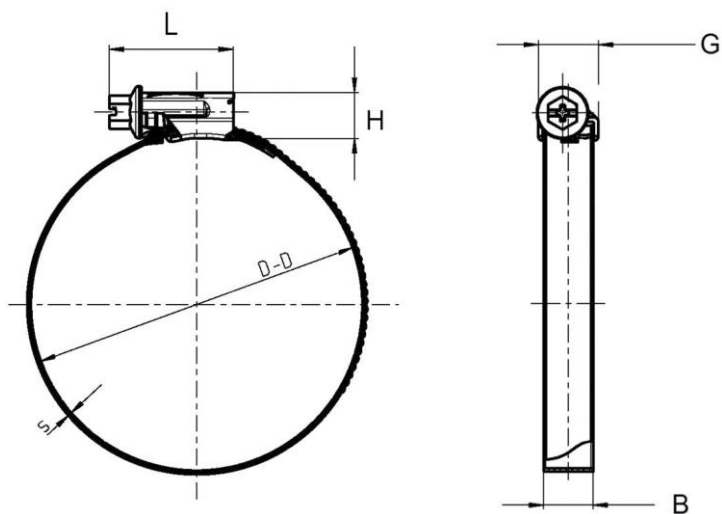

DATA SHEET	52003130
SILVYN® SCH	valid from: 10.01.2018

The SILVYN® SCH is a multirange hose clamp, with worm drive. The hose clamp is suitable for applications with higher mechanical stress.

Material

Body: Stainless steel, blanc
Screw: Steel, zinc plated
Band: Stainless steel, blanc

Technical Features

Screw: Worm drive with cross recess and width across flats 7
Clamping range: 10 up to 60 mm

Additional features

Corrosion resistance: Yes
Belt tension force: High
Breaking torque: High

Elaborated by: PDP: M. Wegerer	Document: DB52003130EN	Page 1 of 2
-----------------------------------	------------------------	-------------

DATA SHEET	52003130
SILVYN® SCH	valid from: 10.01.2018

Dimension table:

Part No.	Clamping range D-D mm	Belt thickness S mm	Belt range B mm	Body length L mm	Body high H mm	Body width G mm
52003130	10 – 16	0,6	7,5	17	9	11,5
52003140	12 – 20	0,65	9	24	11	13
52003160	16 – 25	0,65	9	24	11	13
52003170	20 – 32	0,65	9	24	11	13
52009050	25 – 40	0,65	9	26	11	13
52009061	35 – 50	0,8	12	30	11	14,6
52009040	40 – 60	0,8	12	30	11	14,6