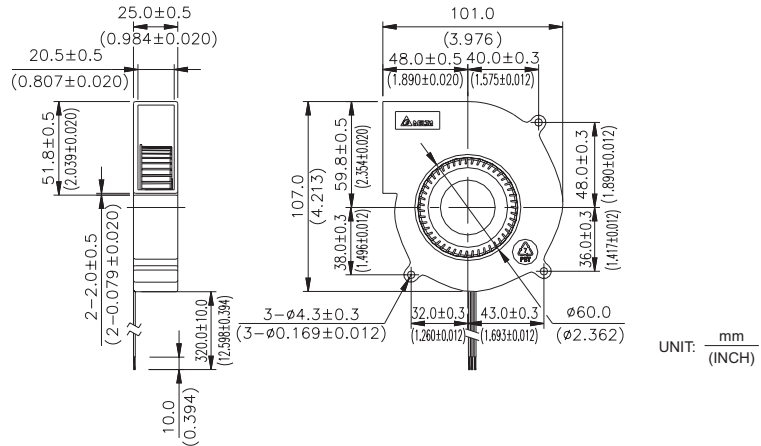

# BFB 101 x 107 x 25 MM SERIES

## DIMENSIONS DRAWING

- \* Bearing Type  
Ball Bearings
- \* Material  
Impeller & Frame : Plastic(UL 94V-0)
- \* Lead Wires :  
UL 1007 AWG #24 OR Equivalent  
Red Wire Positive(+)  
Black Wire Negative(-)
- \* Weight : 140.0g (4.94 OZ)

## P & Q CURVE (AT RATED VOLTAGE)

MODEL		Rated Voltage	Operating Voltage Range	Rated Current	Rated Input Power	Speed	Maximum Air Flow		Maximum Air Pressure		Noise
PART NO.	FUNCTION	VDC	VDC	Amp	Watt	R.P.M.	m <sup>3</sup> /min	CFM	mmH <sub>2</sub> O	IN H <sub>2</sub> O	dB-A
BFB1112L	-R00 / -F00	12	4.0 to 13.8	0.19	2.28	2400	0.447	15.79	10.65	0.413	41.0
BFB1112M	-R00 / -F00	12	4.0 to 13.8	0.30	3.60	2800	0.533	18.82	16.09	0.633	45.0
BFB1112H	-R00 / -F00	12	4.0 to 13.2	0.51	6.12	3150	0.595	21.02	21.31	0.839	49.0