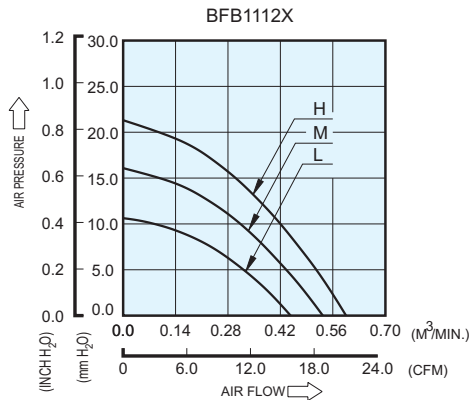

# BFB 101 x 107 x 25 MM SERIES

## DIMENSIONS DRAWING

- \* Bearing Type  
Ball Bearings
- \* Material  
Impeller & Frame : Plastic(UL 94V-0)
- \* Lead Wires :  
UL 1007 AWG #24 OR Equivalent  
Red Wire Positive(+)  
Black Wire Negative(-)
- \* Weight : 140.0g (4.94 OZ)

## P & Q CURVE (AT RATED VOLTAGE)

MODEL		Rated Voltage	Operating Voltage Range	Rated Current	Rated Input Power	Speed	Maximum Air Flow		Maximum Air Pressure		Noise
PART NO.	FUNCTION	VDC	VDC	Amp	Watt	R.P.M.	m <sup>3</sup> /min	CFM	mmH <sub>2</sub> O	IN H <sub>2</sub> O	dB-A
BFB1112L	-R00 / -F00	12	4.0 to 13.8	0.19	2.28	2400	0.447	15.79	10.65	0.413	41.0
BFB1112M	-R00 / -F00	12	4.0 to 13.8	0.30	3.60	2800	0.533	18.82	16.09	0.633	45.0
BFB1112H	-R00 / -F00	12	4.0 to 13.2	0.51	6.12	3150	0.595	21.02	21.31	0.839	49.0