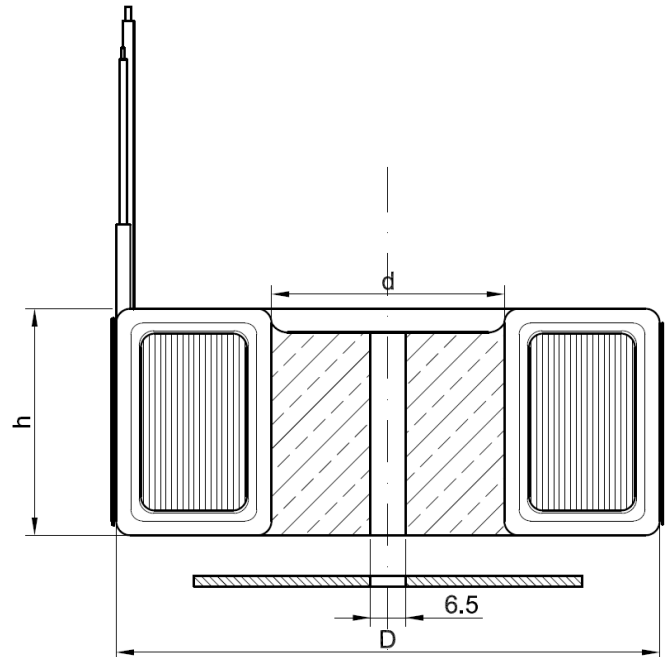

TTG-EL34PSE Output Transformer

Toroidal Parallel Single Ended output transformer with UL tap, for tubes EL34, 6L6 , 2A3, 6P3S (6П3С) , 6CA7 , 6P27S (6П27С) introduces benefits of toroidal cores to tube output. Through the use of innovative, internationally patented winding technology, we have achieved exceptional electrical parameters, such as flat frequency bandwidth in acoustic range, very low THD distortion and high quality factor.

Transformer is also available in stainless steel box potted EXPO version.

Technical Data:

Nominal power:	50W
Nominal anode current:	200mA
Frequency bandwidth (-3dB):	10Hz – 53kHz
Secondary inductance:	4 i 8 Ω
Primary Impedance:	1,65 kΩ
Turns Ratio (Np:Ns):	20,31:1 (4Ω) , 14,36:1 (8Ω)
Primary Inductance Lp:	32 H
Primary Leakage Inductance Lsp:	4,47mH
Total Primary DC Resistance:	57,5 Ω

Core type:	Toroidal
Intended for:	Single Ended, 43% UL

Wiring diagram:

DIMENSIONS:

Outer diameter (D):	115mm
Inner diameter (d):	40mm
Height (h):	65mm
Weight:	2,5 kg
Leads length:	250mm

X-ON Electronics

Largest Supplier of Electrical and Electronic Components