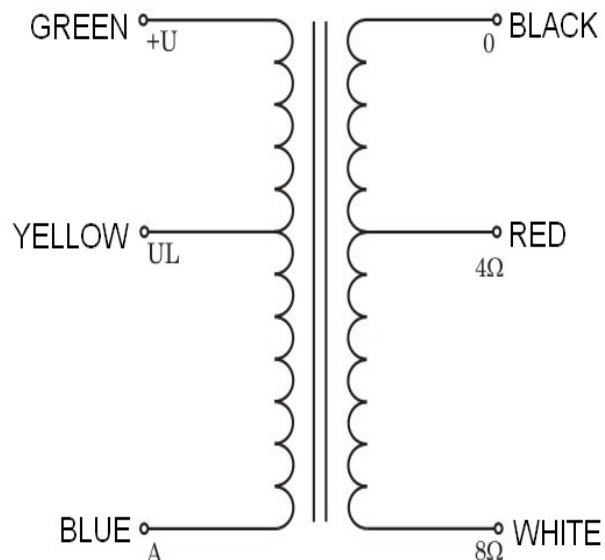

TTG-EL34PSE Output Transformer

Toroidal Parallel Single Ended output transformer with UL tap, for tubes EL34, 6L6 , 2A3, 6P3S (6П3С) , 6CA7 , 6P27S (6П27С) introduces benefits of toroidal cores to tube output. Through the use of innovative, internationally patented winding technology, we have achieved exceptional electrical parameters, such as flat frequency bandwidth in acoustic range, very low THD distortion and high quality factor.

Transformer is also available in stainless steel box potted EXPO version.

Technical Data:

Nominal power:	50W
Nominal anode current:	200mA
Frequency bandwidth (-3dB):	10Hz – 53kHz
Secondary inductance:	4 i 8 Ω
Primary Impedance:	1,65 kΩ
Turns Ratio (Np:Ns):	20,31:1 (4Ω) , 14,36:1 (8Ω)
Primary Inductance Lp:	32 H
Primary Leakage Inductance Lsp:	4,47mH
Total Primary DC Resistance:	57,5 Ω

Core type:	Toroidal
Intended for:	Single Ended, 43% UL

Wiring diagram:

DIMENSIONS:

Outer diameter (D):	115mm
Inner diameter (d):	40mm
Height (h):	65mm
Weight:	2,5 kg
Leads length:	250mm

X-ON Electronics

Largest Supplier of Electrical and Electronic Components