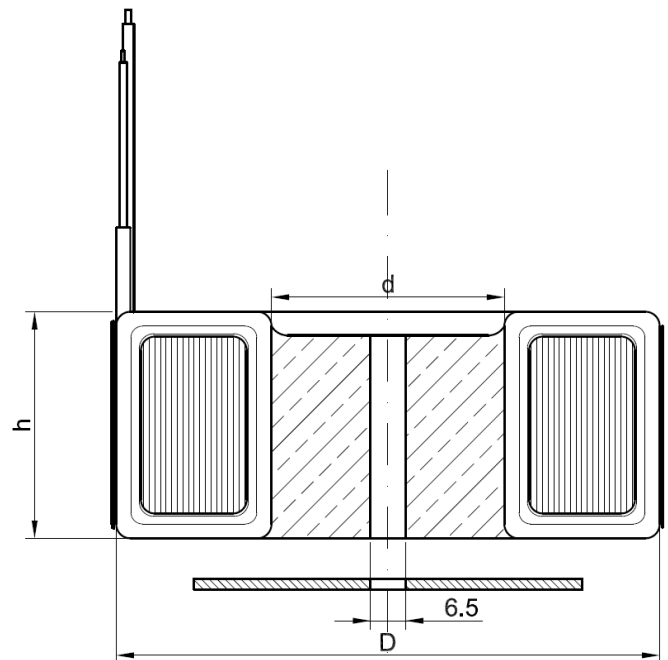

### TTG-EL84PSE Output Transformer

Toroidal Parallel Single Ended output transformer with UL tap, for tubes EL84 , 6V6 (6П6С) , 6BQ5 , 6P14P (6П14П) introduces benefits of toroidal cores to tube output. Through the use of innovative, internationally patented winding technology, we have achieved exceptional electrical parameters, such as flat frequency bandwidth in acoustic range, very low THD distortion and high quality factor.

#### Technical Data:

Nominal power:	50W
Nominal anode current:	200mA
Frequency bandwidth (-3dB):	10Hz – 56kHz
Secondary inductance:	4 i 8 Ω
Primary Impedance:	2,5 kΩ
Turns Ratio (Np:Ns):	25,00:1 (4Ω) , 17,68:1 (8Ω)
Primary Inductance Lp:	30 H
Primary Leakage Inductance Lsp:	2,11mH
Total Primary DC Resistance:	59,7 Ω

Core type:	Toroidal
Intended for:	Single Ended, 43% UL

#### DIMENSIONS:

Outer diameter (D):	115mm
Inner diameter (d):	40mm
Height (h):	65mm
Weight:	2,4 kg
Leads length:	250mm