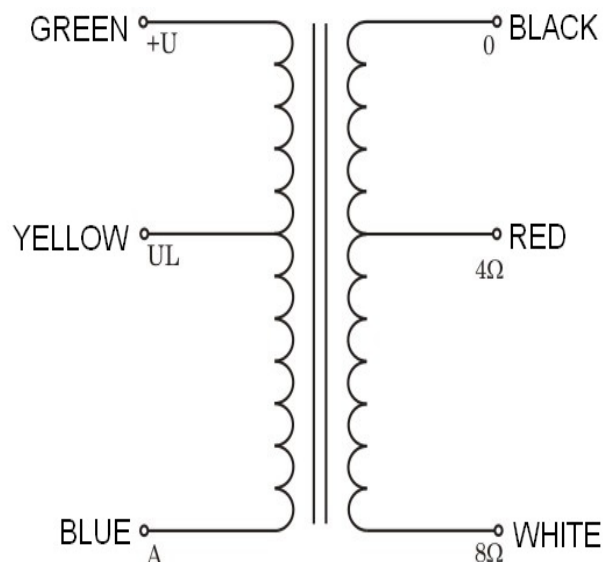

### TTG-EL84PSE Output Transformer

Toroidal Parallel Single Ended output transformer with UL tap, for tubes EL84 , 6V6 (6П6С) , 6BQ5 , 6P14P (6П14П) introduces benefits of toroidal cores to tube output. Through the use of innovative, internationally patented winding technology, we have achieved exceptional electrical parameters, such as flat frequency bandwidth in acoustic range, very low THD distortion and high quality factor.

#### Technical Data:

Nominal power:	50W
Nominal anode current:	200mA
Frequency bandwidth (-3dB):	10Hz – 56kHz
Secondary inductance:	4 i 8 Ω
Primary Impedance:	2,5 kΩ
Turns Ratio (Np:Ns):	25,00:1 (4Ω) , 17,68:1 (8Ω)
Primary Inductance Lp:	30 H
Primary Leakage Inductance Lsp:	2,11mH
Total Primary DC Resistance:	59,7 Ω

Core type:	Toroidal
Intended for:	Single Ended, 43% UL

#### DIMENSIONS:

Outer diameter (D):	115mm
Inner diameter (d):	40mm
Height (h):	65mm
Weight:	2,4 kg
Leads length:	250mm