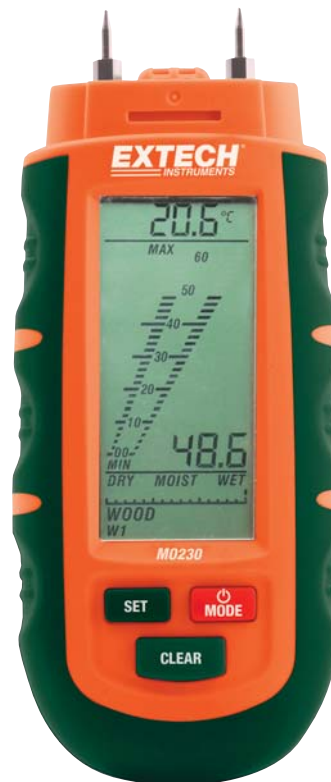

# Pocket Moisture Meter

## Large Dual Graphical LCD

Displays moisture in wood and other building materials plus Air Temperature and Relative Humidity

### Features:

- Unique Digital LCD readout with analog bargraph and numerical displays
- Simultaneous digital readout of moisture content plus ambient temperature or humidity with analog bargraph display of moisture, Max moisture values, and programmable wet/dry indication
- Use on wood, paper, wall board, sheet rock, cardboard, plaster, concrete, and mortar
- Memory contains 3 wood groups and 4 building material groups with calibrations for approximately 150 species of wood and 19 building material types
- Index Mode with programmable high and low values can be used to quickly locate moisture with comparative measurement
- Replaceable threaded measurement electrode pins
- Impact proof housing
- Auto power off conserves battery energy
- Battery operated for on-the-go measurements
- Built-in battery check and measurement verification test
- Complete with protective cap, replacement pins, and three CR-2032 button batteries

Specifications	
Wood Moisture Range	0 to 75%
Other Building Materials	0.1 to 24%
Temperature	-40 to 158°F (-40 to 70°C)
Relative Humidity	0 to 100%RH
Measurement principle	Electrical resistance
Electrode length	0.3" (8mm)
Electrode pins	Integrated, replaceable
Auto Power Off	After approx. 3 minutes
Operating Temperature	32 to 104°F (0 to 40°C)
Operating Humidity	85% Relative Humidity maximum
Power supply	Three CR-2032 button cells
Dimensions	6.25 x 2.5 x 1.2" (159 x 63.5 x 30.5mm)
Weight	3.5 oz (100g)