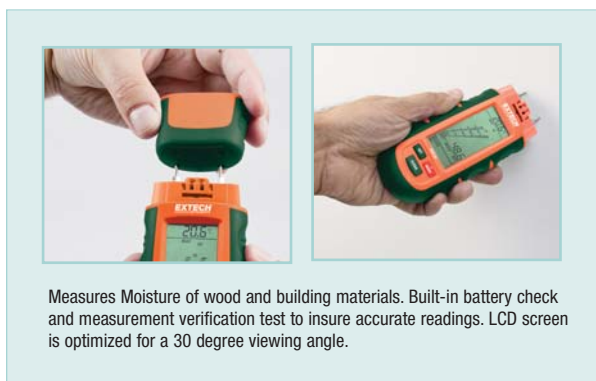

## Large Dual Graphical LCD

Displays moisture in wood and other building materials plus Air Temperature and Relative Humidity

### Features:

- Unique Digital LCD readout with analog bargraph and numerical displays
- Simultaneous digital readout of moisture content plus ambient temperature or humidity with analog bargraph display of moisture, Max moisture values, and programmable wet/dry indication
- Use on wood, paper, wall board, sheet rock, cardboard, plaster, concrete, and mortar
- Memory contains 3 wood groups and 4 building material groups with calibrations for approximately 150 species of wood and 19 building material types
- Index Mode with programmable high and low values can be used to quickly locate moisture with comparative measurement
- Replaceable threaded measurement electrode pins
- Impact proof housing
- Auto power off conserves battery energy
- Battery operated for on-the-go measurements
- Built-in battery check and measurement verification test
- Complete with protective cap, replacement pins, and three CR-2032 button batteries

Specifications	
Wood Moisture Range	0 to 75%
Other Building Materials	0.1 to 24%
Temperature	-40 to 158°F (-40 to 70°C)
Relative Humidity	0 to 100%RH
Measurement principle	Electrical resistance
Electrode length	0.3" (8mm)
Electrode pins	Integrated, replaceable
Auto Power Off	After approx. 3 minutes
Operating Temperature	32 to 104°F (0 to 40°C)
Operating Humidity	85% Relative Humidity maximum
Power supply	Three CR-2032 button cells
Dimensions	6.25 x 2.5 x 1.2" (159 x 63.5 x 30.5mm)
Weight	3.5 oz (100g)