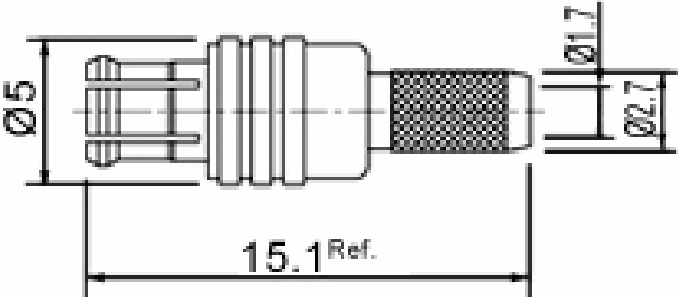

MCX male crimp type (RG174U)  
gold plated