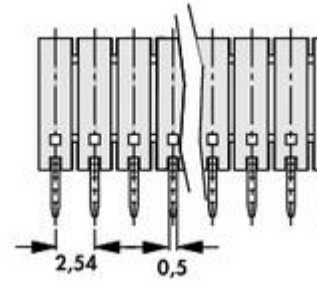

A [mm] 2.54

X-ON Electronics

Largest Supplier of Electrical and Electronic Components

Click to view similar products for [Headers & Wire Housings](#) category:

Click to view products by [Fisher](#) manufacturer: