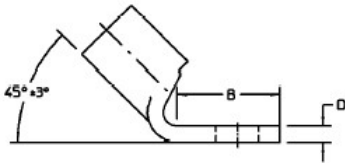

**Standard Barrel Copper Lug**  
**T&B Catalog Number:**

54153UF

**UPC Number:**

78621086903

**Status:**

Active

**Description:**

Copper One-Hole Lug - 45 degree Standard Barrel - max 35KV, 1/0 AWG Wire, 5/16" Bolt Size, Tin Plated with Inspection Hole, Pink 42

**General**

Material	Copper
Finish	Tin Plated
Wire Size	1/0 AWG
Number of Studs	1
Stud Size	5/16
Tongue Angle	45
Barrel Length	Standard
Barrel Shape	Standard
Tongue Width	Standard
Peep Hole	Y
Marking	Standard
Hole Shape	Round
Die Color	Pink
Die Code	42

**Dimension Information**

A (inches)	1.625
B (inches)	.719
C (inches)	.75
D (inches)	.141
E (inches)	.531
F (inches)	.25

**Specifications**

Voltage Rating	600V to 35KV
----------------	--------------

**Tooling**