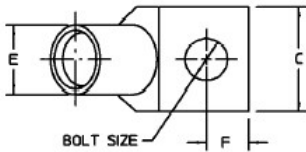

**Standard Barrel Copper Lug**  
**T&B Catalog Number:**

54153UF

**UPC Number:**

78621086903

**Status:**

Active

**Description:**

Copper One-Hole Lug - 45 degree Standard Barrel - max 35KV, 1/0 AWG Wire, 5/16" Bolt Size, Tin Plated with Inspection Hole, Pink 42

**General**

Material	Copper
Finish	Tin Plated
Wire Size	1/0 AWG
Number of Studs	1
Stud Size	5/16
Tongue Angle	45
Barrel Length	Standard
Barrel Shape	Standard
Tongue Width	Standard
Peep Hole	Y
Marking	Standard
Hole Shape	Round
Die Color	Pink
Die Code	42

**Dimension Information**

A (inches)	1.625
B (inches)	.719
C (inches)	.75
D (inches)	.141
E (inches)	.531
F (inches)	.25

**Specifications**

Voltage Rating	600V to 35KV
----------------	--------------

**Tooling**