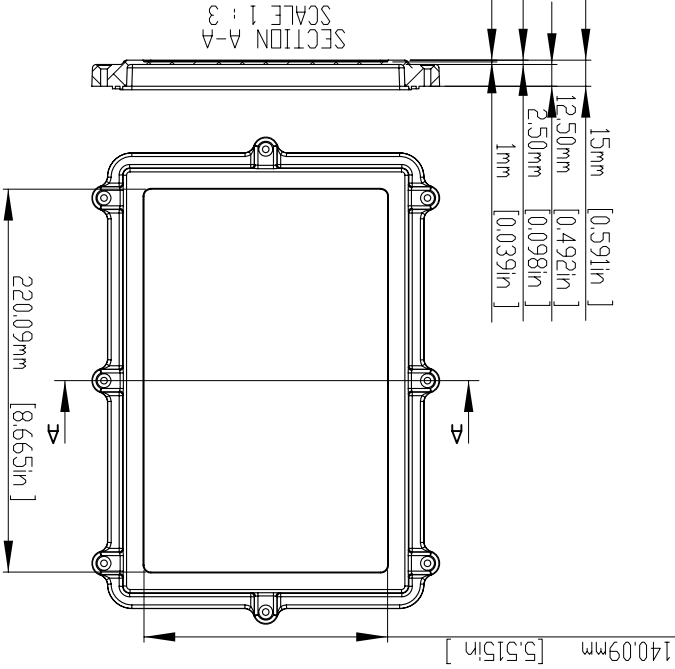

TOLERANCES: +/- 0.30 mm (+/- 0.012in)

| ITEM NO  | DESCRIPTION   |
|----------|---|
| H0033    | NATURAL ALUMINIUM BOX<WITHOUT THE GASKET>             |
| H0033S   | @ @ IP67 RATING @<WITH THE SILICON GASKET>            |
| H0033EMS | @ @ IP67 RATING @<WITH THE SILICON & SHIELDED GASKET> |

MATERIAL: ALUMINIUM ALLOY #ADC-12  
 FINISH: NATURAL (NO SUFFIX)  
 GRAY (SUFFIX -LG)  
 BLACK (SUFFIX -BK)

1) EIGHT(8) M4 x 20mm (0.787) LG. SCREWS  
 SUPPLIED FOR ASSEMBLY OF COVER TO BODY.  
 2) ALL HOLE DIAMETERS HAVE ±0.10mm TOLERANCE  
 ALL OTHER DIMENSIONS HAVE ±0.30 mm TOLERANCE