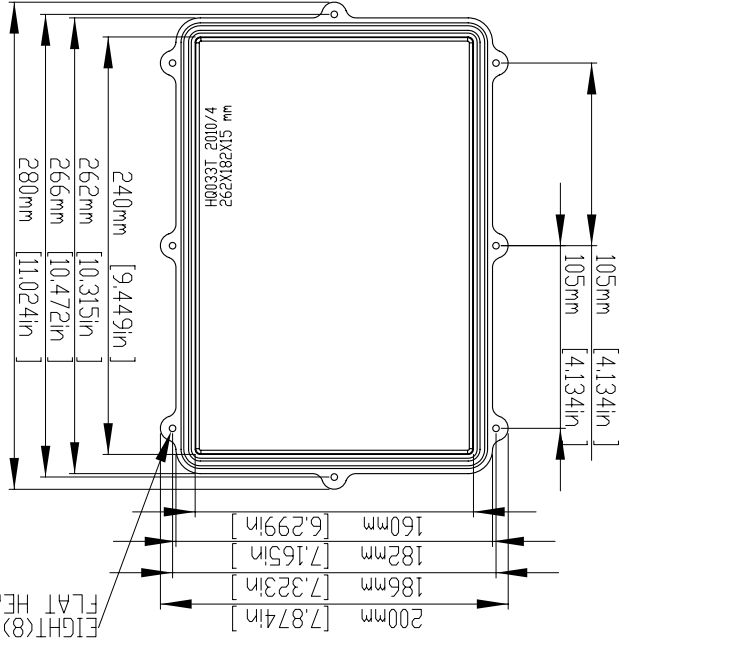

TOLERANCES: +/- 0.30 mm (+/- 0.012in)

| ITEM NO  | DESCRIPTION   |
|----------|---|
| H0033    | NATURAL ALUMINIUM BOX<WITHOUT THE GASKET>             |
| H0033S   | @ @ IP67 RATING @<WITH THE SILICON GASKET>            |
| H0033EMS | @ @ IP67 RATING @<WITH THE SILICON & SHIELDED GASKET> |

MATERIAL: ALUMINIUM ALLOY #ADC-12  
 FINISH: NATURAL (NO SUFFIX)  
 GRAY (SUFFIX -LG)  
 BLACK (SUFFIX -BK)

1) EIGHT(8) M4 x 20mm (0.787) LG. SCREWS  
 SUPPLIED FOR ASSEMBLY OF COVER TO BODY.  
 2) ALL HOLE DIAMETERS HAVE ±0.10mm TOLERANCE  
 ALL OTHER DIMENSIONS HAVE ±0.30 mm TOLERANCE