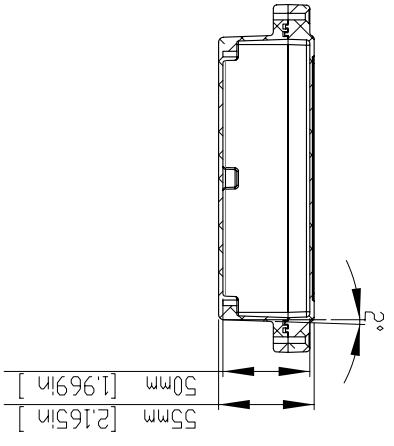

TOLERANCES: +/- 0.30 mm (+/- 0.012in)

| ITEM NO  | DESCRIPTION   |
|----------|---|
| H0033    | NATURAL ALUMINIUM BOX<WITHOUT THE GASKET>             |
| H0033S   | @ @ IP67 RATING @<WITH THE SILICON GASKET>            |
| H0033EMS | @ @ IP67 RATING @<WITH THE SILICON & SHIELDED GASKET> |

MATERIAL: ALUMINIUM ALLOY #ADC-12  
 FINISH: NATURAL (NO SUFFIX)  
 GRAY (SUFFIX -LG)  
 BLACK (SUFFIX -BK)

1) EIGHT(8) M4 x 20mm (0.787) LG. SCREWS  
 SUPPLIED FOR ASSEMBLY OF COVER TO BODY.  
 2) ALL HOLE DIAMETERS HAVE ±0.10mm TOLERANCE  
 ALL OTHER DIMENSIONS HAVE ±0.30 mm TOLERANCE