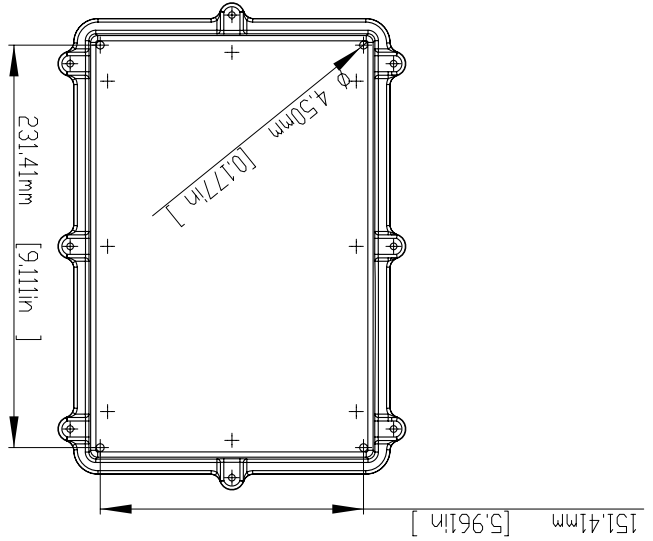

TOLERANCES: +/- 0.30 mm (+/- 0.012in)

| ITEM NO  | DESCRIPTION   |
|----------|---|
| H0033    | NATURAL ALUMINIUM BOX<WITHOUT THE GASKET>             |
| H0033S   | @ @ IP67 RATING @<WITH THE SILICON GASKET>            |
| H0033EMS | @ @ IP67 RATING @<WITH THE SILICON & SHIELDED GASKET> |

MATERIAL: ALUMINIUM ALLOY #ADC-12  
 FINISH: NATURAL (NO SUFFIX)  
 GRAY (SUFFIX -LG)  
 BLACK (SUFFIX -BK)

1) EIGHT(8) M4 x 20mm (0.787) LG. SCREWS  
 SUPPLIED FOR ASSEMBLY OF COVER TO BODY.  
 2) ALL HOLE DIAMETERS HAVE ±0.10mm TOLERANCE  
 ALL OTHER DIMENSIONS HAVE ±0.30 mm TOLERANCE