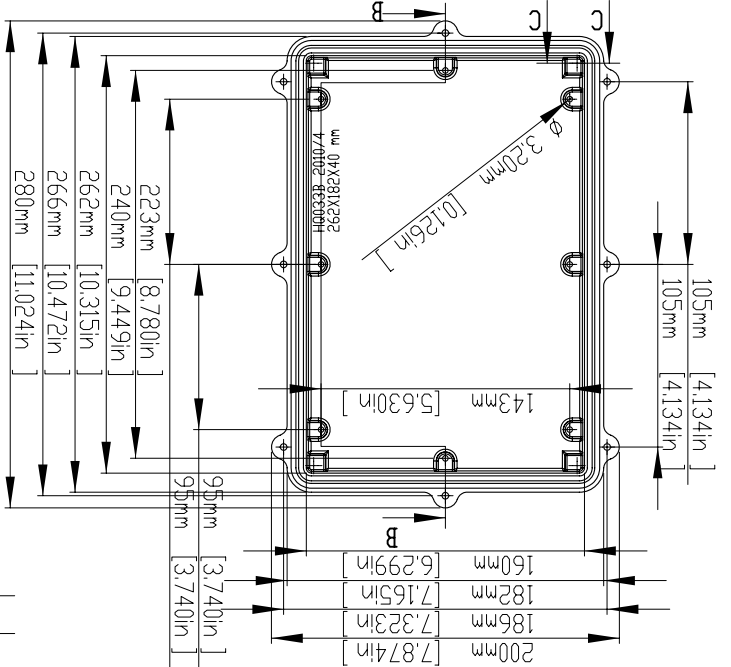

TOLERANCES: +/- 0.30 mm (+/- 0.012in)

| ITEM NO  | DESCRIPTION   |
|----------|---|
| H0033    | NATURAL ALUMINIUM BOX<WITHOUT THE GASKET>             |
| H0033S   | @ @ IP67 RATING @<WITH THE SILICON GASKET>            |
| H0033EMS | @ @ IP67 RATING @<WITH THE SILICON & SHIELDED GASKET> |

MATERIAL: ALUMINIUM ALLOY #ADC-12  
 FINISH: NATURAL (NO SUFFIX)  
 GRAY (SUFFIX -LG)  
 BLACK (SUFFIX -BK)

1) EIGHT(8) M4 x 20mm (0.787) LG. SCREWS  
 SUPPLIED FOR ASSEMBLY OF COVER TO BODY.  
 2) ALL HOLE DIAMETERS HAVE ±0.10mm TOLERANCE  
 ALL OTHER DIMENSIONS HAVE ±0.30 mm TOLERANCE