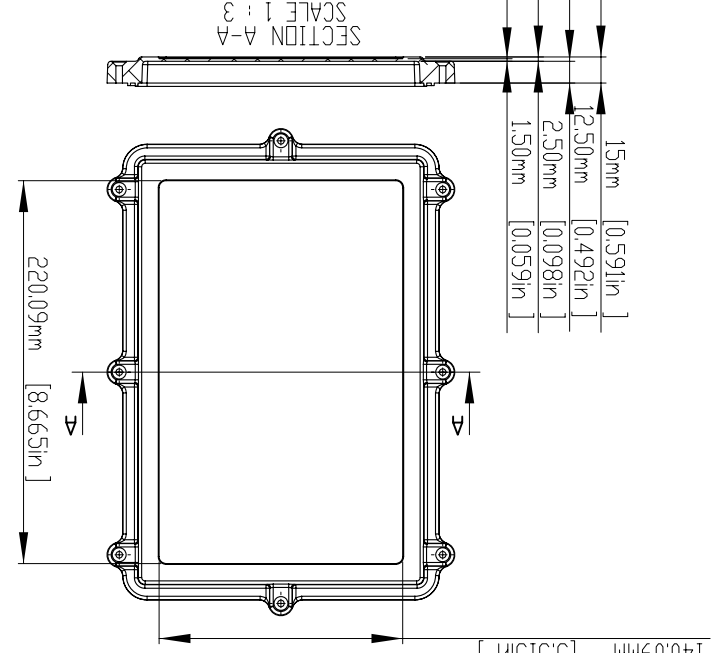

TOLERANCES: +/- 0.30 mm (+/- 0.012in)

SECTION B-B
SCALE 1 : 3

SECTION C-C
SCALE 1 : 3

ITEM NO	DESCRIPTION
H0035	NATURAL ALUMINIUM BOX<<WITHOUT THE GASKET>
H0035S	@ @ IP67 RATING @<WITH THE SILICON GASKET>
H0035EMS	@ @ IP67 RATING @<WITH THE SILICON & SHIELDED GASKET>

MATERIAL: ALUMINIUM ALLOY #ADC-12
FINISH: NATURAL (NO SUFFIX)
GRAY (SUFFIX -LG)
BLACK (SUFFIX -BK)

1) HEIGHT (8) M4 X 20mm (0.787) LG. SCREWS
SUPPLIED FOR ASSEMBLY OF COVER TO BODY.
2) ALL HOLE DIAMETERS HAVE ±0.10mm TOLERANCE
ALL OTHER DIMENSIONS HAVE ±0.30 mm TOLERANCE