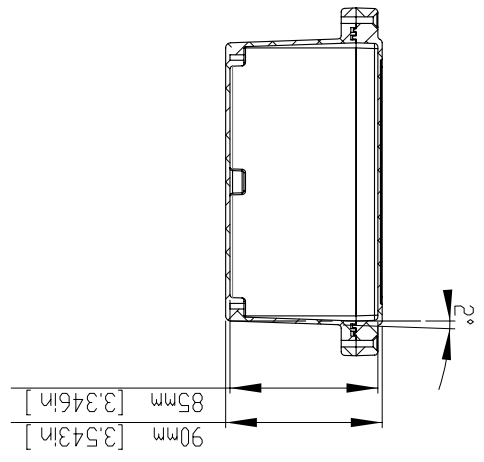

TOLERANCES: +/- 0.30 mm (+/- 0.012in)

SECTION B-B
SCALE 1 : 3

SECTION C-C
SCALE 1 : 3

ITEM NO	DESCRIPTION
H0035	NATURAL ALUMINIUM BOX<<WITHOUT THE GASKET>
H0035S	@ @ IP67 RATING @<WITH THE SILICON GASKET>
H0035EMS	@ @ IP67 RATING @<WITH THE SILICON & SHIELDED GASKET>

MATERIAL: ALUMINIUM ALLOY #ADC-12
FINISH: NATURAL (NO SUFFIX)
GRAY (SUFFIX -LG)
BLACK (SUFFIX -BK)

1) HEIGHT (8) M4 X 20mm (0.787) LG. SCREWS
SUPPLIED FOR ASSEMBLY OF COVER TO BODY.
2) ALL HOLE DIAMETERS HAVE ±0.10mm TOLERANCE
ALL OTHER DIMENSIONS HAVE ±0.30 mm TOLERANCE