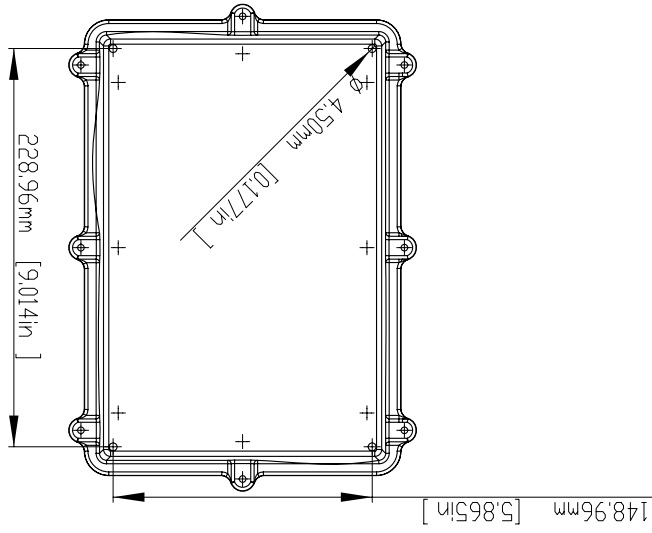

TOLERANCES: +/- 0.30 mm (+/- 0.012in)

SECTION B-B
SCALE 1 : 3

SECTION C-C
SCALE 1 : 3

ITEM NO	DESCRIPTION
H0035	NATURAL ALUMINIUM BOX<<WITHOUT THE GASKET>
H0035S	@ @ IP67 RATING @<WITH THE SILICON GASKET>
H0035EMS	@ @ IP67 RATING @<WITH THE SILICON & SHIELDED GASKET>

MATERIAL: ALUMINIUM ALLOY #ADC-12
FINISH: NATURAL (NO SUFFIX)
GRAY (SUFFIX -LG)
BLACK (SUFFIX -BK)

1) HEIGHT (8) M4 X 20mm (0.787) LG. SCREWS
SUPPLIED FOR ASSEMBLY OF COVER TO BODY.
2) ALL HOLE DIAMETERS HAVE ±0.10mm TOLERANCE
ALL OTHER DIMENSIONS HAVE ±0.30 mm TOLERANCE