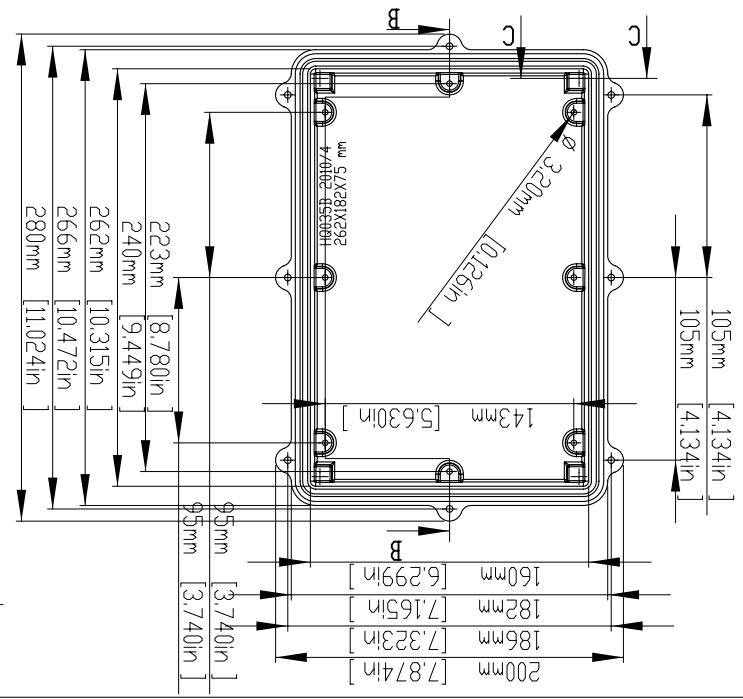

TOLERANCES: +/- 0.30 mm (+/- 0.012in)

SECTION B-B
SCALE 1 : 3

SECTION C-C
SCALE 1 : 3

ITEM NO	DESCRIPTION
H0035	NATURAL ALUMINIUM BOX<<WITHOUT THE GASKET>
H0035S	@ @ IP67 RATING @<WITH THE SILICON GASKET>
H0035EMS	@ @ IP67 RATING @<WITH THE SILICON & SHIELDED GASKET>

MATERIAL: ALUMINIUM ALLOY #ADC-12
FINISH: NATURAL (NO SUFFIX)
GRAY (SUFFIX -LG)
BLACK (SUFFIX -BK)

1) HEIGHT (8) M4 X 20mm (0.787) LG. SCREWS
SUPPLIED FOR ASSEMBLY OF COVER TO BODY.
2) ALL HOLE DIAMETERS HAVE ±0.10mm TOLERANCE
ALL OTHER DIMENSIONS HAVE ±0.30 mm TOLERANCE