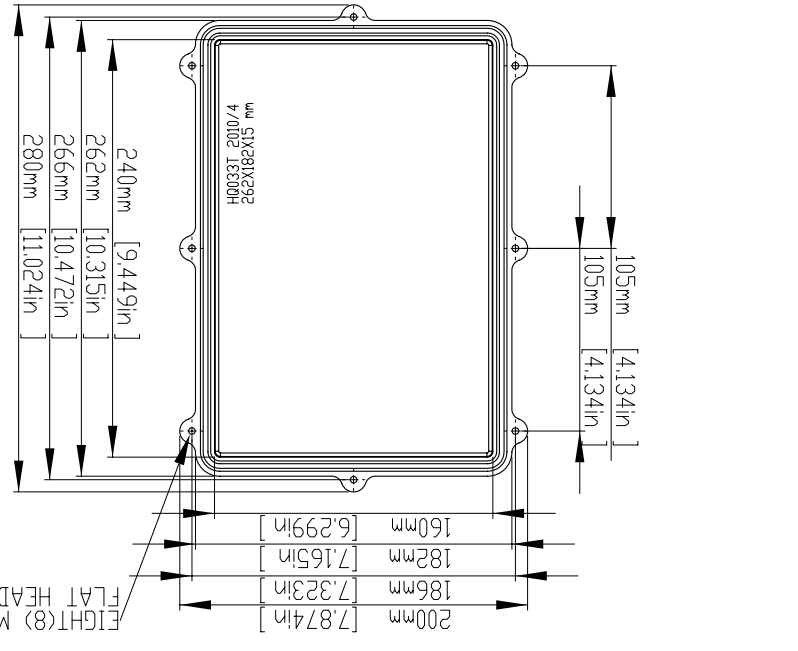

TOLERANCES: +/- 0.30 mm (+/- 0.012in)

SECTION B-B
SCALE 1 : 3

SECTION C-C
SCALE 1 : 3

ITEM NO	DESCRIPTION
H0035	NATURAL ALUMINIUM BOX<<WITHOUT THE GASKET>
H0035S	@ @ IP67 RATING @<WITH THE SILICON GASKET>
H0035EMS	@ @ IP67 RATING @<WITH THE SILICON & SHIELDED GASKET>

MATERIAL: ALUMINIUM ALLOY #ADC-12
FINISH: NATURAL (NO SUFFIX)
GRAY (SUFFIX -LG)
BLACK (SUFFIX -BK)

1) HEIGHT (8) M4 X 20mm (0.787) LG. SCREWS
SUPPLIED FOR ASSEMBLY OF COVER TO BODY.
2) ALL HOLE DIAMETERS HAVE ±0.10mm TOLERANCE
ALL OTHER DIMENSIONS HAVE ±0.30 mm TOLERANCE