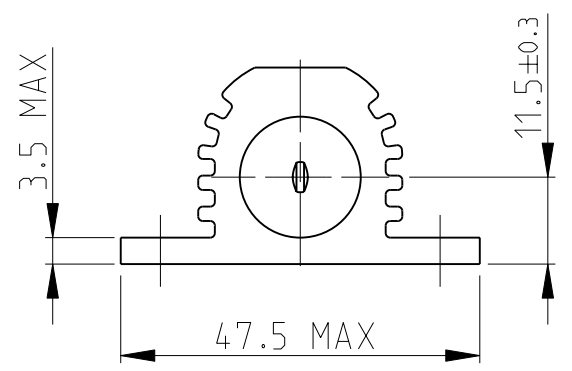

- 1 FOR FURTHER INFORMATION SEE DATA SHEET FOR HS SERIES-ALUMINIUM HOUSED RESISTORS
- 2 FOR A SPECIFIC PN FOR A RESISTANCE VALUE AND TOLERANCE, PLEASE REFER TO DMF
- 3 TECHNICAL SPECIFICATION

DISSIPATION AT 25°C : 100 WATTS MOUNTED ON STD HEATSINK
 OHMIC RANGE : R10 TO 75K
 STABILITY : ΔR < =2% PER 1000Hrs
 ISOLATION VOLTAGE : 3500V DC/AC pk
 MAX WORKING VOLTAGE : 1900V DC/AC rms
 TEMP COEFFICIENT : > 1R0 50ppm
 > 100R 25ppm
 CLIMATIC CATEGORY : 55/200/56

RoHS Compliant

THIS DRAWING IS A CONTROLLED DOCUMENT FOR TYCO ELECTRONICS CORPORATION IT IS SUBJECT TO CHANGE AND THE CONTROLLING ENGINEERING ORGANIZATION SHOULD BE CONTACTED FOR THE LATEST REVISION.

DIMENSIONS: mm		TOLERANCES UNLESS OTHERWISE SPECIFIED:	
		0 PLC	±0.5
		1 PLC	±0.2
		2 PLC	±0.1
		3 PLC	±
		4 PLC	±
MATERIAL -		FINISH -	
		ANGLES ±5°	

DWN	DAVE KENNEDY	27.SEP.05
CHK	J CATCHPOLE	28.SEP.05
APVD	J CATCHPOLE	28.SEP.05
PRODUCT SPEC	-	
APPLICATION SPEC	-	
WEIGHT	-	
CUSTOMER DRAWING		

Tyco Electronics Corporation Dorcan, Swindon, SN3 5HH		NAME	
		HSC100 METAL HOUSED POWER RESISTOR	
SIZE	CAGE CODE	DRAWING NO	RESTRICTED TO
A3	00779	C=1625999	-
SCALE 1:1		SHEET 1 OF 1 REV A1	