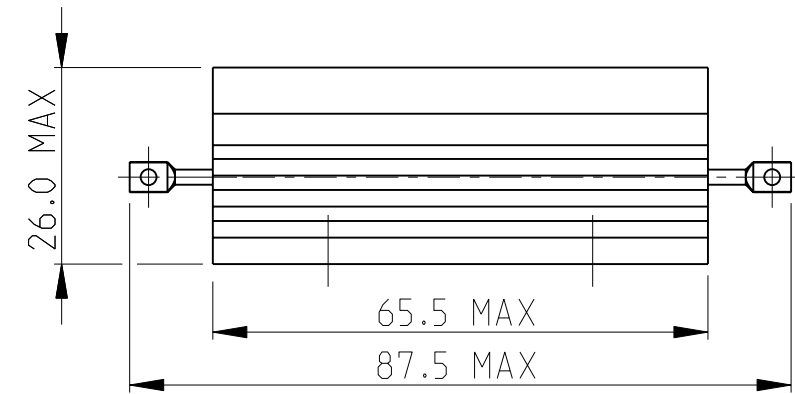

- 1 FOR FURTHER INFORMATION SEE DATA SHEET FOR HS SERIES-ALUMINIUM HOUSED RESISTORS
- 2 FOR A SPECIFIC PN FOR A RESISTANCE VALUE AND TOLERANCE, PLEASE REFER TO DMF
- 3 TECHNICAL SPECIFICATION

DISSIPATION AT 25°C : 100 WATTS MOUNTED ON STD HEATSINK
 OHMIC RANGE : R10 TO 75K
 STABILITY : ΔR < =2% PER 1000Hrs
 ISOLATION VOLTAGE : 3500V DC/AC pk
 MAX WORKING VOLTAGE : 1900V DC/AC rms
 TEMP COEFFICIENT : > 1R0 50ppm
 > 100R 25ppm
 CLIMATIC CATEGORY : 55/200/56

RoHS Compliant

THIS DRAWING IS A CONTROLLED DOCUMENT FOR TYCO ELECTRONICS CORPORATION IT IS SUBJECT TO CHANGE AND THE CONTROLLING ENGINEERING ORGANIZATION SHOULD BE CONTACTED FOR THE LATEST REVISION.

DIMENSIONS: mm		TOLERANCES UNLESS OTHERWISE SPECIFIED:	
		0 PLC	±0.5
		1 PLC	±0.2
		2 PLC	±0.1
		3 PLC	±
		4 PLC	±
MATERIAL -		FINISH -	
		ANGLES ±5°	