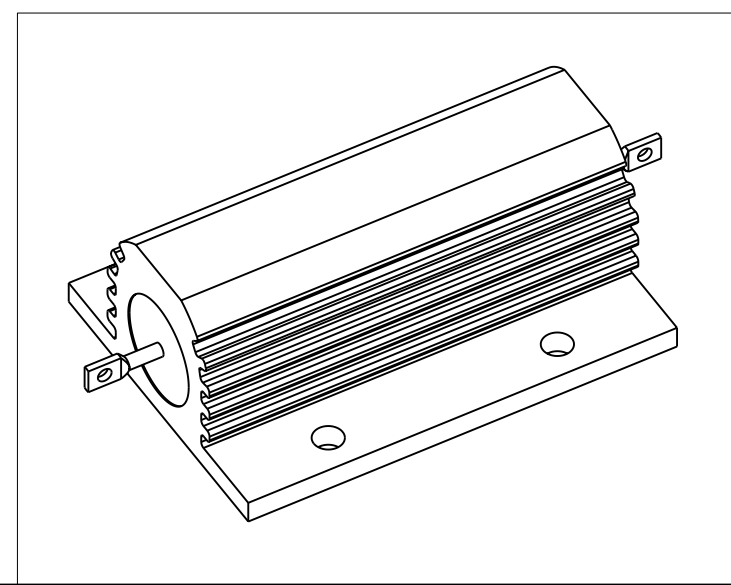

4

3

2

1

THIS DRAWING IS UNPUBLISHED. RELEASED FOR PUBLICATION OCT. 2005
© COPYRIGHT 2005 BY TYCO ELECTRONICS CORPORATION. ALL RIGHTS RESERVED.

LOC	DIST	REVISIONS			
P	LTR	DESCRIPTION	DATE	DWN	APVD
E	B	A1	Released as per ECR-08-022292	4-Sep-08	SP JC

- 1 FOR FURTHER INFORMATION SEE DATA SHEET FOR HS SERIES-ALUMINIUM HOUSED RESISTORS
- 2 FOR A SPECIFIC PN FOR A RESISTANCE VALUE AND TOLERANCE, PLEASE REFER TO DMF
- 3 TECHNICAL SPECIFICATION

DISSIPATION AT 25°C : 100 WATTS MOUNTED ON STD HEATSINK
OHMIC RANGE : R10 TO 75K
STABILITY : ΔR < =2% PER 1000Hrs
ISOLATION VOLTAGE : 3500V DC/AC pk
MAX WORKING VOLTAGE : 1900V DC/AC rms
TEMP COEFFICIENT : > 1R0 50ppm
> 100R 25ppm
CLIMATIC CATEGORY : 55/200/56

RoHS Compliant

THIS DRAWING IS A CONTROLLED DOCUMENT FOR TYCO ELECTRONICS CORPORATION IT IS SUBJECT TO CHANGE AND THE CONTROLLING ENGINEERING ORGANIZATION SHOULD BE CONTACTED FOR THE LATEST REVISION.

DIMENSIONS: mm		TOLERANCES UNLESS OTHERWISE SPECIFIED:	
		0 PLC	±0.5
		1 PLC	±0.2
		2 PLC	±0.1
		3 PLC	±
		4 PLC	±
MATERIAL -		FINISH -	
		ANGLES ±5°	

DWN	DAVE KENNEDY	27.SEP.05
CHK	J CATCHPOLE	28.SEP.05
APVD	J CATCHPOLE	28.SEP.05
PRODUCT SPEC	-	
APPLICATION SPEC	-	
WEIGHT	-	
CUSTOMER DRAWING		

Tyco Electronics Corporation Dorcan, Swindon, SN3 5HH		NAME	
		HSC100 METAL HOUSED POWER RESISTOR	
SIZE	CAGE CODE	DRAWING NO	RESTRICTED TO
A3	00779	C=1625999	-
SCALE 1:1		SHEET 1 OF 1 REV A1