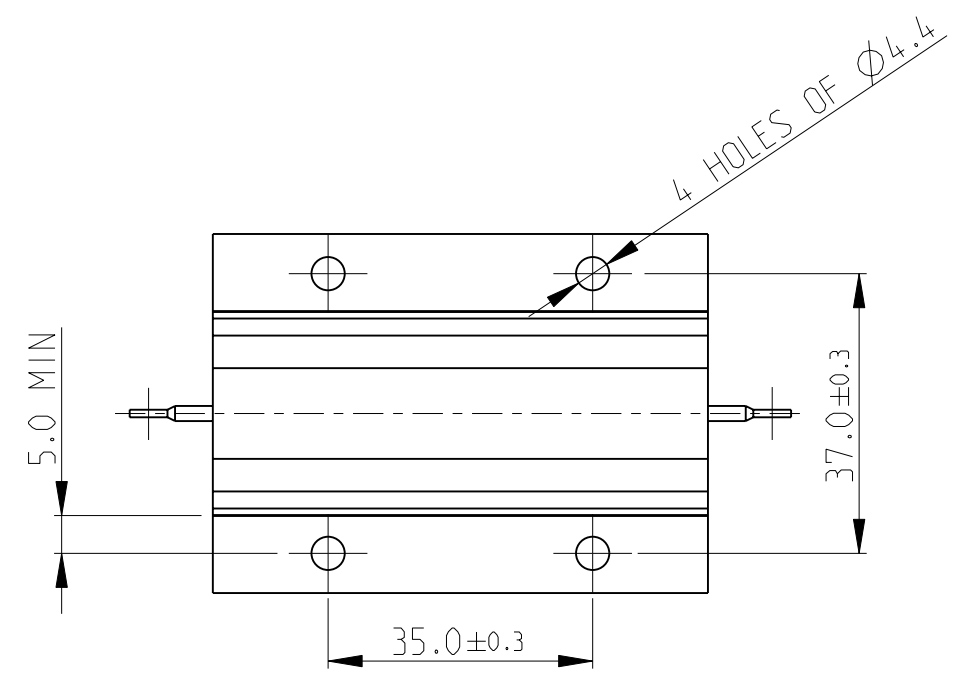

- 1 FOR FURTHER INFORMATION SEE DATA SHEET FOR HS SERIES-ALUMINIUM HOUSED RESISTORS
- 2 FOR A SPECIFIC PN FOR A RESISTANCE VALUE AND TOLERANCE, PLEASE REFER TO DMF
- 3 TECHNICAL SPECIFICATION

DISSIPATION AT 25°C : 100 WATTS MOUNTED ON STD HEATSINK
 OHMIC RANGE : R10 TO 75K
 STABILITY : ΔR < =2% PER 1000Hrs
 ISOLATION VOLTAGE : 3500V DC/AC pk
 MAX WORKING VOLTAGE : 1900V DC/AC rms
 TEMP COEFFICIENT : > 1R0 50ppm
 > 100R 25ppm
 CLIMATIC CATEGORY : 55/200/56

RoHS Compliant

THIS DRAWING IS A CONTROLLED DOCUMENT FOR TYCO ELECTRONICS CORPORATION IT IS SUBJECT TO CHANGE AND THE CONTROLLING ENGINEERING ORGANIZATION SHOULD BE CONTACTED FOR THE LATEST REVISION.

DIMENSIONS: mm		TOLERANCES UNLESS OTHERWISE SPECIFIED:	
		0 PLC	±0.5
		1 PLC	±0.2
		2 PLC	±0.1
		3 PLC	±
		4 PLC	±
MATERIAL -		FINISH -	
		ANGLES ±5°	

DWN	DAVE KENNEDY	27.SEP.05
CHK	J CATCHPOLE	28.SEP.05
APVD	J CATCHPOLE	28.SEP.05
PRODUCT SPEC	-	
APPLICATION SPEC	-	
WEIGHT	-	
CUSTOMER DRAWING		

Tyco Electronics Corporation Dorcan, Swindon, SN3 5HH		NAME	
		HSC100 METAL HOUSED POWER RESISTOR	
SIZE	CAGE CODE	DRAWING NO	RESTRICTED TO
A3	00779	C=1625999	-
SCALE 1:1		SHEET 1 OF 1 REV A1	