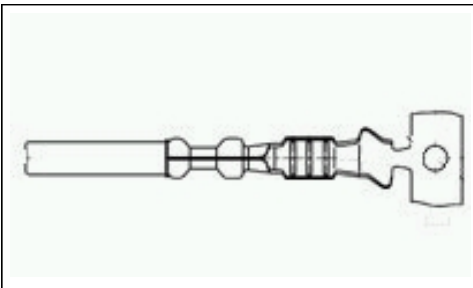

3-1447221 -5 Product Details

Live Product Chat US Only
8:30am - 5pm ET, Mon - Fri

3-1447221 -5

[Active](#)

Super Seal 1.0mm

[Converted to EU RoHS/ELV Compliant](#) ([Statement of Compliance](#))

Product Highlights:

- ? Contact
- ? Contact Gender = Receptacle
- ? Wire Range = 0.30 -0.60² [22-20] mm [AWG]
- ? Strip
- ? Copper Alloy Contact Material

[View all Features](#) | [Find Similar Products](#)

Quick Links

- [Check Pricing & Availability](#)
- [Search for Tooling](#)
- [Product Feature Selector](#)
- [Contact Us About This Product](#)

Body Related Features:

- ? [Wire Range \(mm \[AWG\]\)](#) = 0.30 -0.60² [22-20]

Contact Related Features:

- ? Contact Gender = Receptacle
- ? Contact Material = Copper Alloy

Industry Standards:

- ? [RoHS/ELV Compliance](#) = RoHS compliant, ELV compliant
- ? [Lead Free Solder Processes](#) = Not relevant for lead free process
- ? RoHS/ELV Compliance History = Converted to comply with RoHS directive