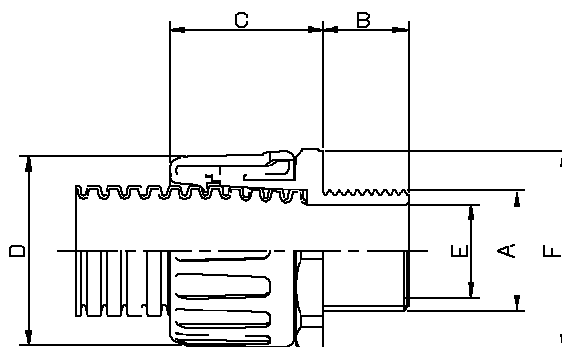

DATA SHEET	55506305
SILVYN® FPAG-M	valid from : 30.05.2006

Specification:

The SILVYN® FPAG-M conduit gland compatible for the protective cable conduit SILVYN® FPAS, provides a high tensile strength with it all round teeth and vibrations protection. The gland can be removed from the conduit using a tooling (small screwdriver).

Dimensions table:

part number	measurement M Ø A	D mm	E mm	C mm	B mm	F/wrench size mm	suitable for SILVYN FPAS
5550 6305	M 12x1,5	19,0	7,0	24,0	9,0	18,0	10
5550 6315	M 16x1,5/1	24,0	11,0	27,0	11,0	22,0	13
5550 6325	M 16x1,5/2	29,0	11,0	26,0	11,0	28,0	16
5550 6335	M 20x1,5/1	29,0	15,0	26,0	14,0	28,0	16
5550 6345	M 20x1,5/2	32,0	15,0	30,0	14,0	30,0	21
5550 7055	M 20x1,5	32,0	15,0	30,0	14,0	30,0	18
5550 6355	M 25x1,5	44,0	19,0	35,0	15,0	42,0	28
5550 6365	M 32x1,5	51,0	25,0	37,0	16,0	49,0	34
5550 6375	M 40x1,5	63,0	33,0	45,0	16,0	60,0	42
5550 6385	M 50x1,5/1	63,0	39,0	45,0	16,0	73,0	42
5550 6395	M 50x1,5/2	76,0	40,0	49,0	16,0	73,0	54
5550 6405	M 63x1,5/1	76,0	56,0	49,0	16,0	73,0	54
5550 6475	M 63x1,5/2	90,0	56,0	54,0	16,0	86,0	67

DATA SHEET	55506305
SILVYN® FPAG-M	valid from : 30.05.2006

Technical feature: temperature range: -40°C up to +135°C
colour: black RAL 9005, grey RAL 7011
material: PA 66
protections class: IP 66
fire class: UL 94 V2