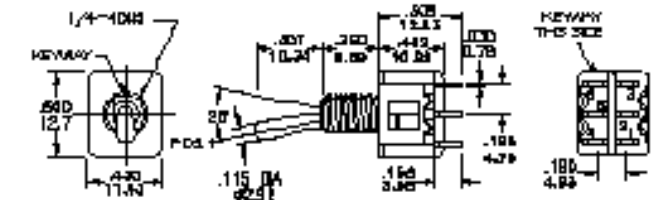

SPDT TYPE 1101T1B1M1RE

FUNCTION	SWITCH POSITION		
	1	2	3
1	ON	NONE	ON
2	ON	OFF	ON
3	ON	OFF	(ON)
4	(ON)	OFF	(ON)
5	ON	NONE	(ON)
TERM. CONN.	2-3	OPEN	2-1

DPDT TYPE 2101T1B1M1QE

FUNCTION	SWITCH POSITION		
	1	2	3
1	ON	NONE	ON
2	ON	OFF	ON
3	ON	OFF	(ON)
4	(ON)	OFF	(ON)
5	ON	NONE	(ON)
TERM. CONN.	2-3, 5-6	OPEN	2-1, 5-4
6	ON	ON	ON
7	ON	ON	(ON)
8	(ON)	ON	(ON)
TERM. CONN.	2-3, 5-6	2-3, 5-4	2-1, 5-4

3PDT TYPE 3101T1B1M1RE

FUNCTION	SWITCH POSITION		
	1	2	3
1	ON	NONE	ON
2	ON	OFF	ON
3	ON	OFF	(ON)
4	(ON)	OFF	(ON)
5	ON	NONE	(ON)
TERM. CONN.	2-3, 5-6, 8-9	OPEN	2-1, 5-4, 8-7

X-ON Electronics

Largest Supplier of Electrical and Electronic Components