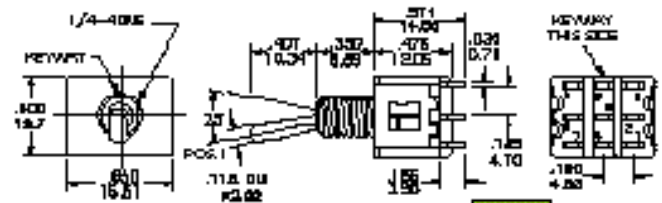

SPDT TYPE 1101T1B1M1RE

FUNCTION	SWITCH POSITION		
	1	2	3
1	ON	NONE	ON
2	ON	OFF	ON
3	ON	OFF	(ON)
4	(ON)	OFF	(ON)
5	ON	NONE	(ON)
TERM. CONN.	2-3	OPEN	2-1

DPDT TYPE 2101T1B1M1QE

FUNCTION	SWITCH POSITION		
	1	2	3
1	ON	NONE	ON
2	ON	OFF	ON
3	ON	OFF	(ON)
4	(ON)	OFF	(ON)
5	ON	NONE	(ON)
TERM. CONN.	2-3, 5-6	OPEN	2-1, 5-4
6	ON	ON	ON
7	ON	ON	(ON)
8	(ON)	ON	(ON)
TERM. CONN.	2-3, 5-6	2-3, 5-4	2-1, 5-4

3PDT TYPE 3101T1B1M1RE

FUNCTION	SWITCH POSITION		
	1	2	3
1	ON	NONE	ON
2	ON	OFF	ON
3	ON	OFF	(ON)
4	(ON)	OFF	(ON)
5	ON	NONE	(ON)
TERM. CONN.	2-3, 5-6, 8-9	OPEN	2-1, 5-4, 8-7

X-ON Electronics

Largest Supplier of Electrical and Electronic Components