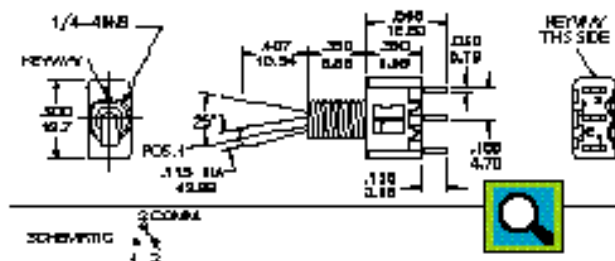

Miniature Toggle Switches

HOW TO ORDER SEE PAGE 1

SPECIFICATIONS:

- Contact rating: see page 1 and 7
- Electrical life: 50.000 make-and-break cycles at full load
- Contact resistance: 10mΩ max. initial @ 2-4VDC 100mA for both coin silver and gold plated contacts
- Insulation resistance: 1.000MΩ min.
- Dielectric strength: 1.500V RMS @ sea level
- Operating temperature: -30 °C to 85 °C

SPDT TYPE 1101T1B1M1RE

FUNCTION	SWITCH POSITION		
	1	2	3
1	ON	NONE	ON
2	ON	OFF	ON
3	ON	OFF	(ON)
4	(ON)	OFF	(ON)
5	ON	NONE	(ON)
TERM. CONN.	2-3	OPEN	2-1

DPDT TYPE 2101T1B1M1QE

FUNCTION	SWITCH POSITION		
	1	2	3
1	ON	NONE	ON
2	ON	OFF	ON
3	ON	OFF	(ON)
4	(ON)	OFF	(ON)
5	ON	NONE	(ON)
TERM. CONN.	2-3, 5-6	OPEN	2-1, 5-4
6	ON	ON	ON
7	ON	ON	(ON)
8	(ON)	ON	(ON)
TERM. CONN.	2-3, 5-6	2-3, 5-4	2-1, 5-4

3PDT TYPE 3101T1B1M1RE

FUNCTION	SWITCH POSITION		
	1	2	3
1	ON	NONE	ON
2	ON	OFF	ON
3	ON	OFF	(ON)
4	(ON)	OFF	(ON)
5	ON	NONE	(ON)
TERM. CONN.	2-3, 5-6, 8-9	OPEN	2-1, 5-4, 8-7

X-ON Electronics

Largest Supplier of Electrical and Electronic Components