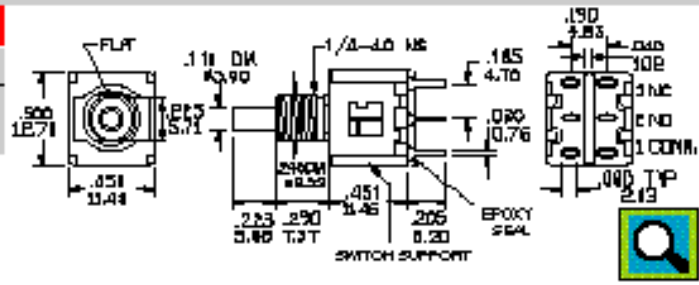

SPDT TYPE 1507P1B10M1RE

FUNCTION	SWITCH POSITION	
	ON	MOM
TERM. CONN.	1-3	1-2

DPDT TYPE 2507P1B10M1RE

FUNCTION	SWITCH POSITION	
	ON	MOM
TERM. CONN.	1-3, 4-6	1-2, 4-5

NOTE FOR DPDT TYPES:
POLES MAY NOT CRANSE OVER #MULTIPOLE ONLY