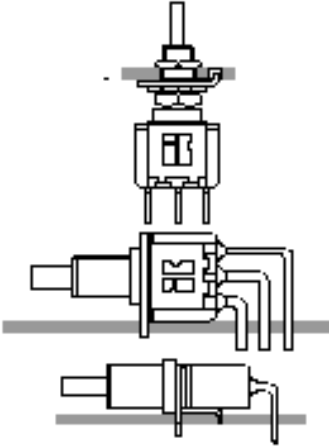

07 Series

Snap-Acting Pushbutton Switches

HOW TO ORDER SEE PAGE 1

SPECIFICATIONS:

- Contact rating: see page 1 or 45
- Electrical life: 50,000 make and break cycles at full load
- Contact resistance: 10mΩ max. initial @ 2-4VDC 100mA for both coin silver and gold plated contacts
- Insulation resistance: 1.000MΩ min.
- Dielectric strengths: 1.500V RMS @ sea level
- Operation temperature: -30 °C to 85 °C
- Cap installation force: 45N max. permissible

MATERIALS:

- Plunger: glass filled nylon or polyester (UL 94V-0)
- Bushing: brass, nickel plated
- Housing: stainless steel
- Case: diallyl phthalate (DAP) (UL 94V-0)
- Terminal seal: epoxy
- Cap and frame: nylon (UL 94V-0)
- Mounting bracket: stainless steel
- Switch support: brass, tin plated
- Contact materials: see page 1 or 45

SPDT TYPE 1507P1B10M1RE

FUNCTION	SWITCH POSITION	
	ON	MOM
TERM. CONN.	1-3	1-2

DPDT TYPE 2507P1B10M1RE

FUNCTION	SWITCH POSITION	
	ON	MOM
TERM. CONN.	1-3, 4-6	1-2, 4-5

NOTE FOR DPDT TYPES:
POLES MAY NOT CRANSE OVER #MULTIPOLE ONLY