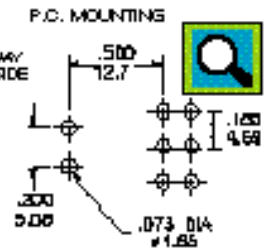

SPDT TYPE 1507P1B10M1RE

FUNCTION	SWITCH POSITION	
	ON	MOM
TERM. CONN.	1-3	1-2

DPDT TYPE 2507P1B10M1RE

FUNCTION	SWITCH POSITION	
	ON	MOM
TERM. CONN.	1-3, 4-6	1-2, 4-5

NOTE FOR DPDT TYPES:
POLES MAY NOT CRANSE OVER #MULTIPOLE ONLY

SPDT TYPE 1507P1B20M6QE

TERMINATIONS OPTIONS

M0

DPDT TYPE 2507P1B20M6RE

M0

X-ON Electronics

Largest Supplier of Electrical and Electronic Components

Click to view similar products for [Toggle Switches](#) category: