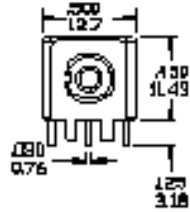

SPDT TYPE 1507P1B10M1RE

FUNCTION	SWITCH POSITION	
	ON	MOM
TERM. CONN.	1-3	1-2

DPDT TYPE 2507P1B10M1RE

FUNCTION	SWITCH POSITION	
	ON	MOM
TERM. CONN.	1-3, 4-6	1-2, 4-5

NOTE FOR DPDT TYPES:
POLES MAY NOT CRANSE OVER #MULTIPOLE ONLY

SPDT TYPE 1507P1B20M6QE

TERMINATIONS OPTIONS

M0

DPDT TYPE 2507P1B20M6RE

M0

X-ON Electronics

Largest Supplier of Electrical and Electronic Components

Click to view similar products for [Toggle Switches](#) category: