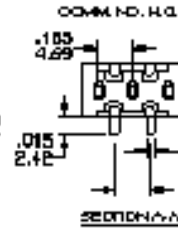

SPDT TYPE 1507P1B10M1RE

FUNCTION	SWITCH POSITION	
	ON	MOM
TERM. CONN.	1-3	1-2

DPDT TYPE 2507P1B10M1RE

FUNCTION	SWITCH POSITION	
	ON	MOM
TERM. CONN.	1-3, 4-6	1-2, 4-5

NOTE FOR DPDT TYPES:
POLES MAY NOT CRANSE OVER #MULTIPOLE ONLY

SPDT TYPE 1507P1B20M6QE

TERMINATIONS OPTIONS

M0

DPDT TYPE 2507P1B20M6RE

M0

X-ON Electronics

Largest Supplier of Electrical and Electronic Components

Click to view similar products for [Toggle Switches](#) category: