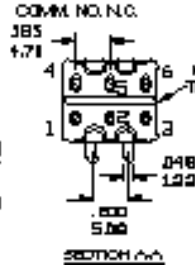

SPDT TYPE 1507P1B10M1RE

FUNCTION	SWITCH POSITION	
	ON	MOM
TERM. CONN.	1-3	1-2

DPDT TYPE 2507P1B10M1RE

FUNCTION	SWITCH POSITION	
	ON	MOM
TERM. CONN.	1-3, 4-6	1-2, 4-5

NOTE FOR DPDT TYPES:
POLES MAY NOT CRANSE OVER #MULTIPOLE ONLY

SPDT TYPE 1507P1B20M6QE

TERMINATIONS OPTIONS

M0

DPDT TYPE 2507P1B20M6RE

M0

X-ON Electronics

Largest Supplier of Electrical and Electronic Components

Click to view similar products for [Toggle Switches](#) category: