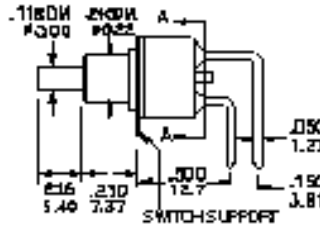

SPDT TYPE 1507P1B10M1RE

FUNCTION	SWITCH POSITION	
	ON	MOM
TERM. CONN.	1-3	1-2

DPDT TYPE 2507P1B10M1RE

FUNCTION	SWITCH POSITION	
	ON	MOM
TERM. CONN.	1-3, 4-6	1-2, 4-5

NOTE FOR DPDT TYPES:
POLES MAY NOT CRANSE OVER #MULTIPOLE ONLY

SPDT TYPE 1507P1B20M6QE

TERMINATIONS OPTIONS

M0

DPDT TYPE 2507P1B20M6RE

M0

X-ON Electronics

Largest Supplier of Electrical and Electronic Components

Click to view similar products for [Toggle Switches](#) category: