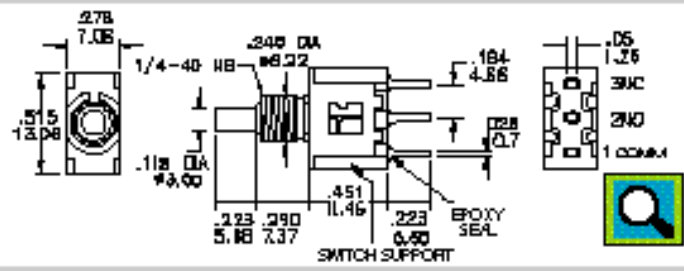

07 Series

Snap-Acting Pushbutton Switches

HOW TO ORDER SEE PAGE 1

SPECIFICATIONS:

- Contact rating: see page 1 or 45
- Electrical life: 50,000 make and break cycles at full load
- Contact resistance: 10mΩ max. initial @ 2-4VDC 100mA for both coin silver and gold plated contacts
- Insulation resistance: 1.000MΩ min.
- Dielectric strengths: 1.500V RMS @ sea level
- Operation temperature: -30 °C to 85 °C
- Cap installation force: 45N max. permissible

SPDT TYPE 1507P1B10M1RE

FUNCTION	SWITCH POSITION	
	ON	MOM
TERM. CONN.	1-3	1-2

DPDT TYPE 2507P1B10M1RE

FUNCTION	SWITCH POSITION	
	ON	MOM
TERM. CONN.	1-3, 4-6	1-2, 4-5

NOTE FOR DPDT TYPES:
POLES MAY NOT CRANSE OVER #MULTIPOLE ONLY