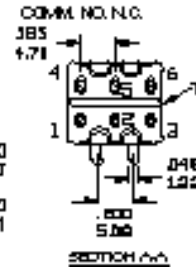

SPDT TYPE 1507P1B10M1RE

FUNCTION	SWITCH POSITION	
	ON	MOB
TERM. CONN.	1-3	1-2

DPDT TYPE 2507P1B10M1RE

FUNCTION	SWITCH POSITION	
	ON	MOB
TERM. CONN.	1-3, 4-6	1-2, 4-5

NOTE FOR DPDT TYPE:
POLES MAY NOT CHANGE OVER +MULTIPOLE ONLY

SPDT TYPE 1507P1B20M6QE

TERMINATIONS OPTIONS

M0

DPDT TYPE 2507P1B20M6RE

M0

X-ON Electronics

Largest Supplier of Electrical and Electronic Components

Click to view similar products for [Toggle Switches](#) category: