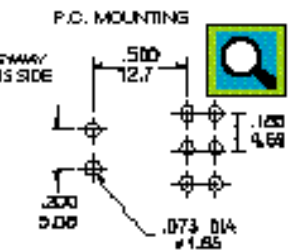

SPDT TYPE 1507P1B10M1RE

FUNCTION	SWITCH POSITION	
	ON	MOB
TERM. CONN.	1-3	1-2

DPDT TYPE 2507P1B10M1RE

FUNCTION	SWITCH POSITION	
	ON	MOB
TERM. CONN.	1-3, 4-6	1-2, 4-5

NOTE FOR DPDT TYPE:
POLES MAY NOT CHANGE OVER +MULTIPOLE ONLY

SPDT TYPE 1507P1B20M6QE

TERMINATIONS OPTIONS

M0

DPDT TYPE 2507P1B20M6RE

M0

X-ON Electronics

Largest Supplier of Electrical and Electronic Components

Click to view similar products for [Toggle Switches](#) category: