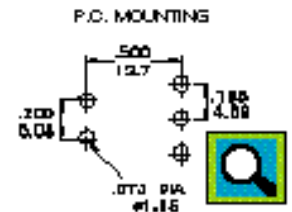

SPDT TYPE 1507P1B20M6QE

TERMINATIONS OPTIONS

DPDT TYPE 2507P1B20M6RE