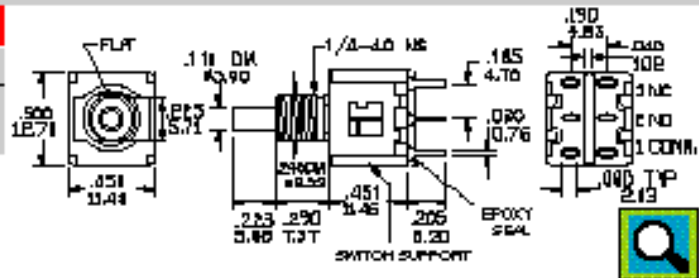

SPDT TYPE 1507P1B10M1RE

FUNCTION	SWITCH POSITION	
	ON	MOB
TERM. CONN.	1-3	1-2

DPDT TYPE 2507P1B10M1RE

FUNCTION	SWITCH POSITION	
	ON	MOB
TERM. CONN.	1-3, 4-6	1-2, 4-5

NOTE FOR DPDT TYPE:
POLES MAY NOT CHANGE OVER +MULTIPOLE ONLY