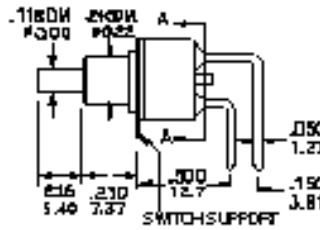

SPDT TYPE 1507P1B10M1RE

FUNCTION	SWITCH POSITION	
	ON	MOB
TERM. CONN.	1-3	1-2

DPDT TYPE 2507P1B10M1RE

FUNCTION	SWITCH POSITION	
	ON	MOB
TERM. CONN.	1-3, 4-6	1-2, 4-5

NOTE FOR DPDT TYPE:
POLES MAY NOT CHANGE OVER +MULTIPOLE ONLY

SPDT TYPE 1507P1B20M6QE

TERMINATIONS OPTIONS

M0

DPDT TYPE 2507P1B20M6RE

M0

X-ON Electronics

Largest Supplier of Electrical and Electronic Components

Click to view similar products for [Toggle Switches](#) category: