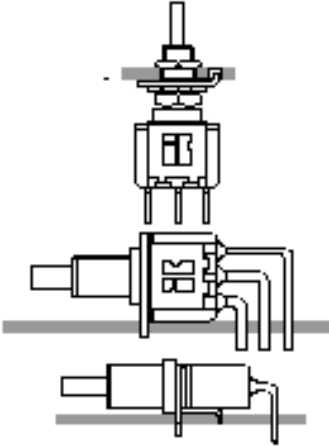

07 Series

Snap-Acting Pushbutton Switches

HOW TO ORDER SEE PAGE 1

SPECIFICATIONS:

- Contact rating: see page 1 or 45
- Electrical life: 50,000 make and break cycles at full load
- Contact resistance: 10mΩ max. initial @ 2-4VDC 100mA for both coin silver and gold plated contacts
- Insulation resistance: 1.000MΩ min.
- Dielectric strengths: 1.500V RMS @ sea level
- Operation temperature: -30 °C to 85 °C
- Cap installation force: 45N max. permissible

MATERIALS:

- Plunger: glass filled nylon or polyester (UL 94V-0)
- Bushing: brass, nickel plated
- Housing: stainless steel
- Case: diallyl phthalate (DAP) (UL 94V-0)
- Terminal seal: epoxy
- Cap and frame: nylon (UL 94V-0)
- Mounting bracket: stainless steel
- Switch support: brass, tin plated
- Contact materials: see page 1 or 45

SPDT TYPE 1507P1B10M1RE

FUNCTION	SWITCH POSITION	
	ON	MOB
TERM. CONN.	1-3	1-2

DPDT TYPE 2507P1B10M1RE

FUNCTION	SWITCH POSITION	
	ON	MOB
TERM. CONN.	1-3, 4-6	1-2, 4-5

NOTE FOR DPDT TYPE:
POLES MAY NOT CHANGE OVER +MULTIPOLE ONLY