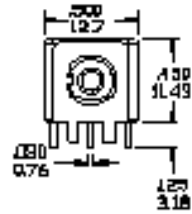

SPDT TYPE 1507P1B10M1RE

FUNCTION	SWITCH POSITION	
	ON	MOB
TERM. CONN.	1-3	1-2

DPDT TYPE 2507P1B10M1RE

FUNCTION	SWITCH POSITION	
	ON	MOB
TERM. CONN.	1-3, 4-6	1-2, 4-5

NOTE FOR DPDT TYPE:
POLES MAY NOT CHANGE OVER +MULTIPOLE ONLY

SPDT TYPE 1507P1B20M6QE

TERMINATIONS OPTIONS

M0

DPDT TYPE 2507P1B20M6RE

M0

X-ON Electronics

Largest Supplier of Electrical and Electronic Components

Click to view similar products for [Toggle Switches](#) category: