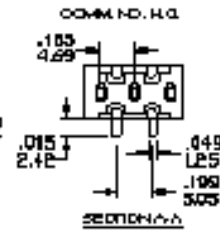

SPDT TYPE 1507P1B20M6QE

TERMINATIONS OPTIONS

DPDT TYPE 2507P1B20M6RE