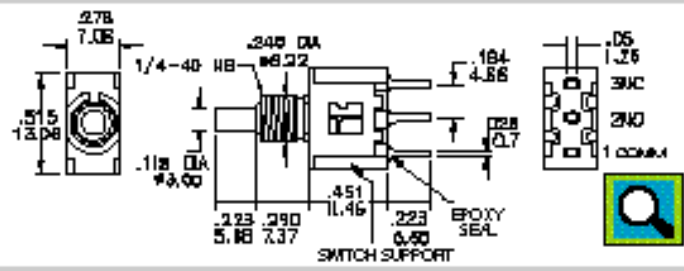

07 Series

Snap-Acting Pushbutton Switches

HOW TO ORDER SEE PAGE 1

SPECIFICATIONS:

- Contact rating: see page 1 or 45
- Electrical life: 50,000 make and break cycles at full load
- Contact resistance: 10mΩ max. initial @ 2-4VDC 100mA for both coin silver and gold plated contacts
- Insulation resistance: 1.000MΩ min.
- Dielectric strengths: 1.500V RMS @ sea level
- Operation temperature: -30 °C to 85 °C
- Cap installation force: 45N max. permissible

SPDT TYPE 1507P1B10M1RE

FUNCTION	SWITCH POSITION	
	ON	MOB
TERM. CONN.	1-3	1-2

DPDT TYPE 2507P1B10M1RE

FUNCTION	SWITCH POSITION	
	ON	MOB
TERM. CONN.	1-3, 4-6	1-2, 4-5

NOTE FOR DPDT TYPE:
POLES MAY NOT CHANGE OVER +MULTIPOLE ONLY