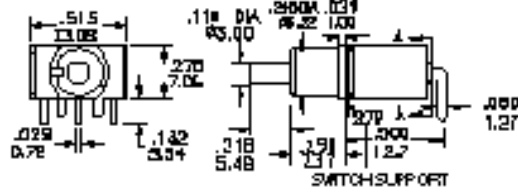

SPDT TYPE 1507P1B20M6QE

TERMINATIONS OPTIONS