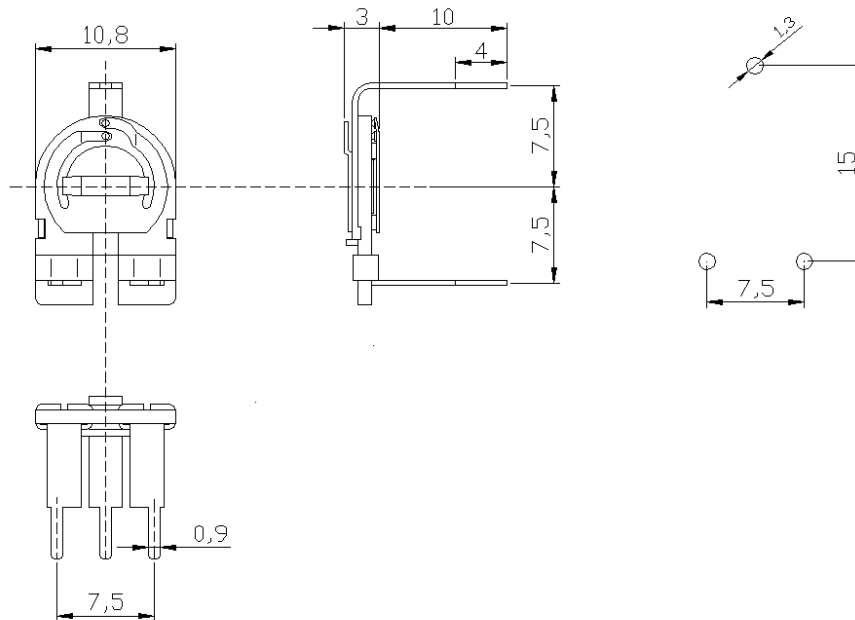

Dimensions

TVP1232 ... // version for vertical mounting

TELPOD S.A.

str. Pilsudskiego 63A
32-050 Skawina
www.telpod.pl

Technical division: +48 (0)12 257 10 12
Sales division: +48 (0)12 257 10 35
fax: +48 (0)12 257 10 13
e-mail: potentiometer@telpod.pl

date: 04 / 2015
Copyright 2015 by Telpod

TVP-12 series

TVP1212 // version for horizontal mounting

X-ON Electronics

Largest Supplier of Electrical and Electronic Components

Click to view similar products for [Trimmer Resistors - Through Hole](#) category: