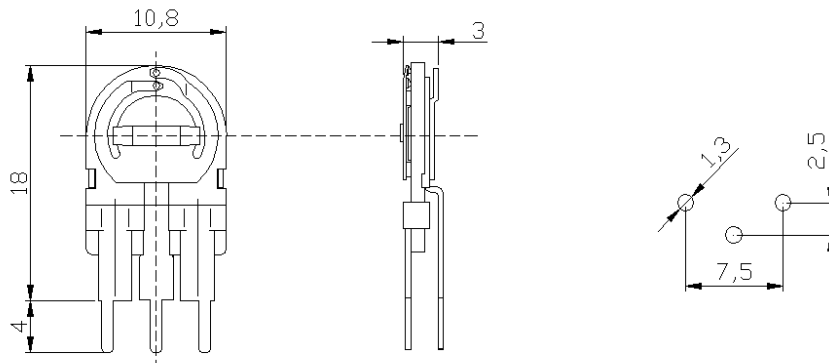

TVP-12 series

Characteristic

TVP-12 series trimming potentiometers are used as regulatory and adjustable elements, with a carbon resistive element. Potentiometers have a linear characteristic of regulation, and are made in a two mounting types. Potentiometers with 5% and 10% resistance of tolerance are available on request.

<u>Parameter</u>		<u>Value</u>
Nominal resistance		E3 series
Range of available resistances		100Ω ... 1MΩ
Resistance tolerance	R ≤ 220 kΩ	±20%
	R > 220 kΩ	±30%
Max. dissipation power P _n (T = 40°C)		0,1 W
Max. load at category temperature		25% P _n
Max. operating voltage		150 V
Temperature coefficient of resistance		±300 x 10 ⁻⁶ /K
Climatic category		25/070/10

Dimensions

TVP1232 ... // version for vertical mounting

TELPOD S.A.

str. Pilsudskiego 63A
32-050 Skawina
www.telpod.pl

Technical division: +48 (0)12 257 10 12
Sales division: +48 (0)12 257 10 35
fax: +48 (0)12 257 10 13
e-mail: potentiometer@telpod.pl

date: 04 / 2015
Copyright 2015 by Telpod

TVP-12 series

TVP1212 // version for horizontal mounting

X-ON Electronics

Largest Supplier of Electrical and Electronic Components

Click to view similar products for [Trimmer Resistors - Through Hole](#) category: