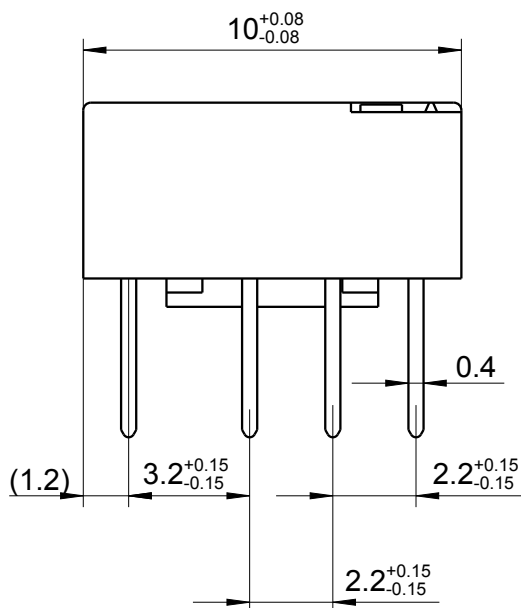

Relay - bottom view

XX = Relay type
 zz = nominal voltage
 YYWW = Date code

THIS DRAWING IS UNPUBLISHED. ALL RIGHTS RESERVED. © COPYRIGHT 2000

DRAWING ALIAS: E2002-DOK02

DIMENSIONS: mm	DWN UKo 9193	28AUG1998	MATERIAL	-	FINISH	-
	CHK HD 9121	28AUG1998	TE Connectivity			
TOLERANCES UNLESS OTHERWISE SPECIFIED: DIN 7168-m	APVD HD 9121	28AUG1998				
0 PLC ±	PRODUCT SPEC	-	NAME			
1 PLC ±	-	-	IM-Relay THT (Standard)			
2 PLC ±	APPLICATION SPEC	-	Dimensions			
3 PLC ±	-	-	SIZE	CAGE CODE	DRAWING NO	RESTRICTED TO
4 PLC ±	-	-	A4	00779	C-1462037-4	-
ANGLES ±	WEIGHT	-	CUSTOMER DRAWING			
			SCALE	5:1	SHEET 1 OF 1	REV A10