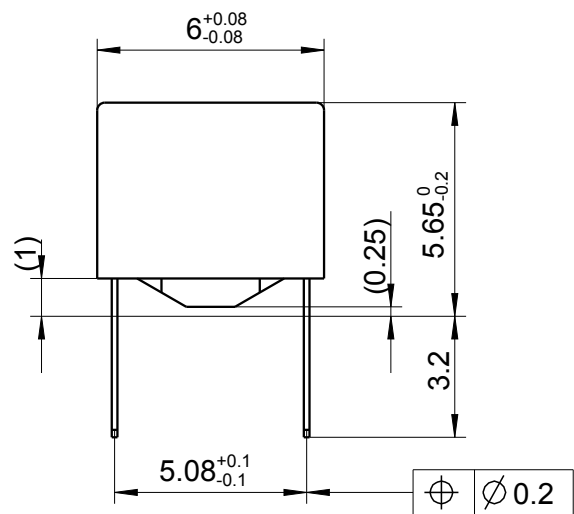

Relay - bottom view

XX = Relay type
 zz = nominal voltage
 YYWW = Date code

THIS DRAWING IS UNPUBLISHED. ALL RIGHTS RESERVED. © COPYRIGHT 2000

DRAWING ALIAS: E2002-DOK02

DIMENSIONS: mm	DWN UKo 9193	28AUG1998	MATERIAL	-	FINISH	-
	CHK HD 9121	28AUG1998	TE Connectivity			
TOLERANCES UNLESS OTHERWISE SPECIFIED: DIN 7168-m	APVD HD 9121	28AUG1998				
0 PLC ±	PRODUCT SPEC	-	NAME			
1 PLC ±	-	-	IM-Relay THT (Standard)			
2 PLC ±	APPLICATION SPEC	-	Dimensions			
3 PLC ±	-	-	SIZE	CAGE CODE	DRAWING NO	RESTRICTED TO
4 PLC ±	-	-	A4	00779	C-1462037-4	-
ANGLES ±	WEIGHT	-	CUSTOMER DRAWING			
			SCALE	5:1	SHEET 1 OF 1	REV A10