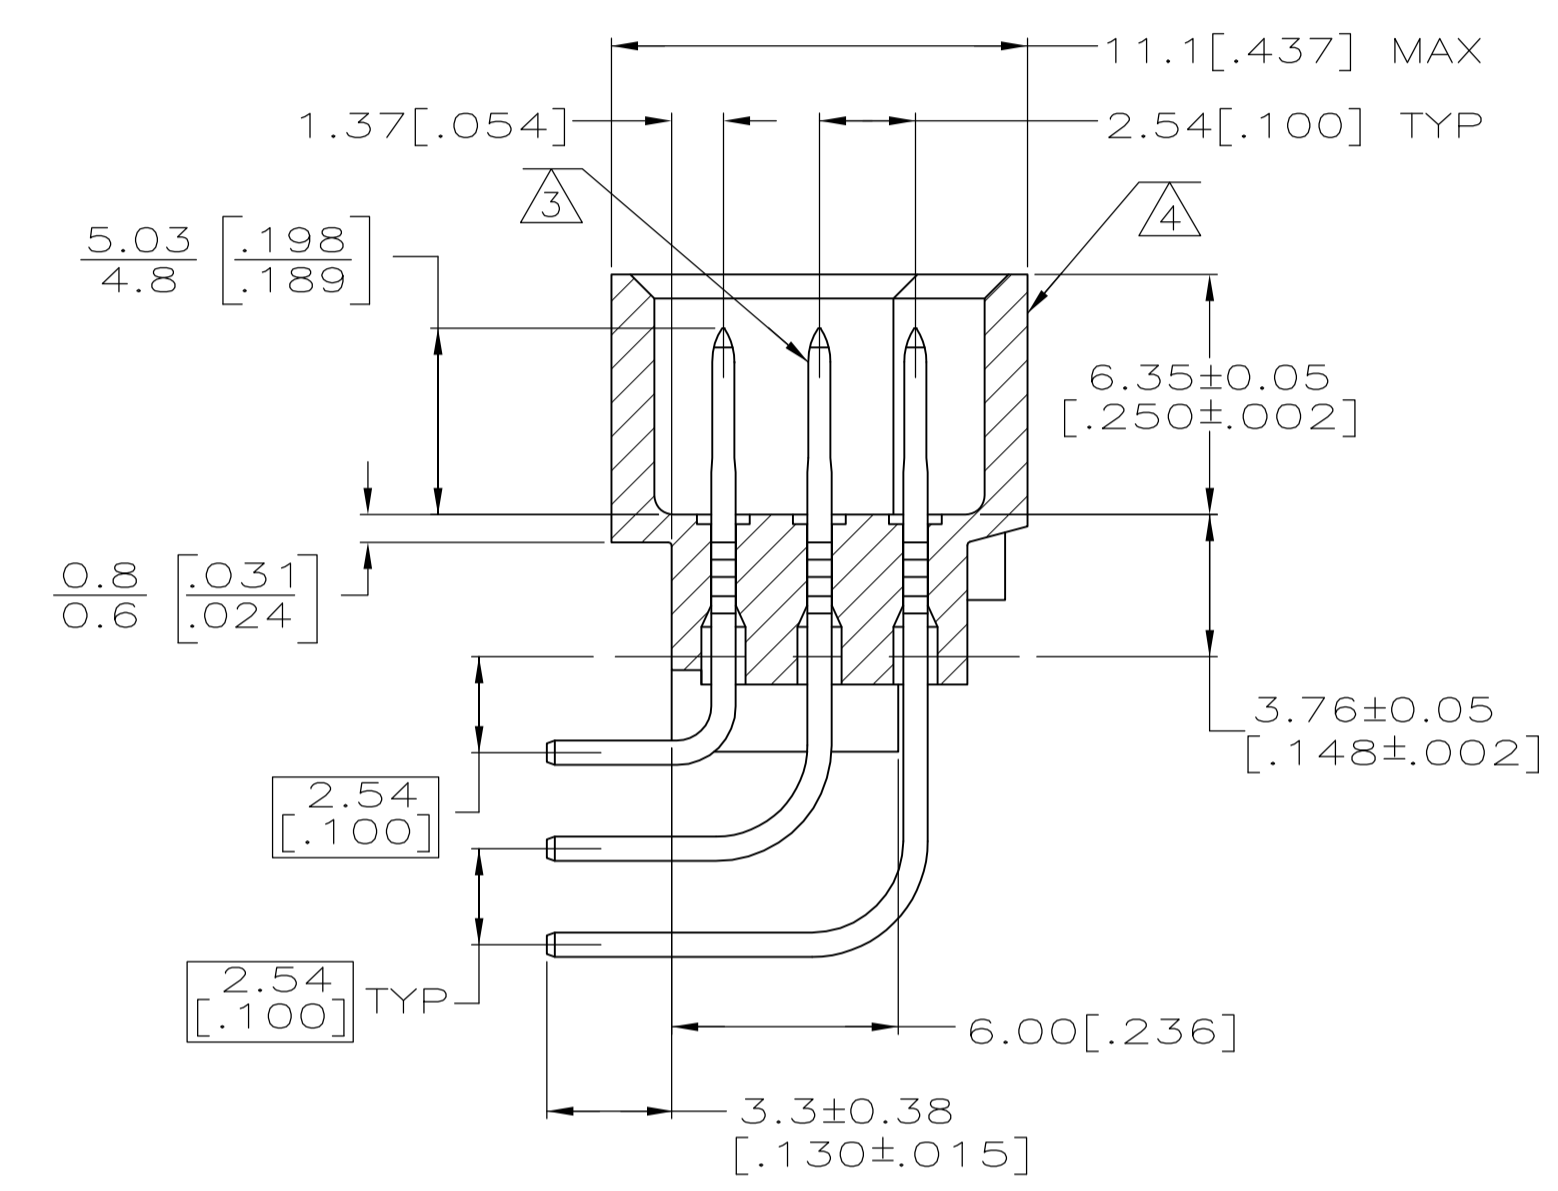

- 1 HOUSING MATERIAL: GLASS-FILLED POLYMER.
- 2 POST MATERIAL: COPPER ALLOY.
- 3 POST FINISH: DIN 41612 CLASS 2 IN CONTACT AREA. TIN PLATE ON POSTS.
- 4 MARKING ON THIS SIDE.
- 5 RECOMMENDED HOLE SIZE FOR MANUAL APPLICATION OF CONNECTOR ONTO PC BOARD.
- 6 PART NUMBER, DATE CODE MARKED THIS APPROXIMATE AREA.

SECTION Z-Z

1-40	X	X	X	120	5650949-5
POSITIONS LOADED	C	B	A	NO. OF LOADED POSITION	ASSY PART NUMBER

THIS DRAWING IS A CONTROLLED DOCUMENT.		DIN J. POLIGNONE	OSMAYOS	Tyco Electronics Corporation Harrisburg, PA 17105-3608	
DIMENSIONS: mm [INCHES]		OSMAYOS	OSMAYOS	NAME: ASSEMBLY, PIN, EUROCARD, TYPE C, 120 POSITION, 3.30 [.130] SOLDER POST	
TOLERANCES UNLESS OTHERWISE SPECIFIED:		OSMAYOS	OSMAYOS	APPLICATION SPEC: PRODUCT SPEC	
0 PLC	± -			SIZE: A1	
1 PLC	± -			CAGE CODE: 00779	
2 PLC	± 0.13 [.005]			DRAWING NO: 5650949	
3 PLC	± -			RESTRICTED TO: -	
4 PLC	± -			SCALE: 5:1	
ANGLES	± -			SHEET: 1 OF 1	
MATERIAL				REV: 01	
FINISH				CUSTOMER DRAWING	