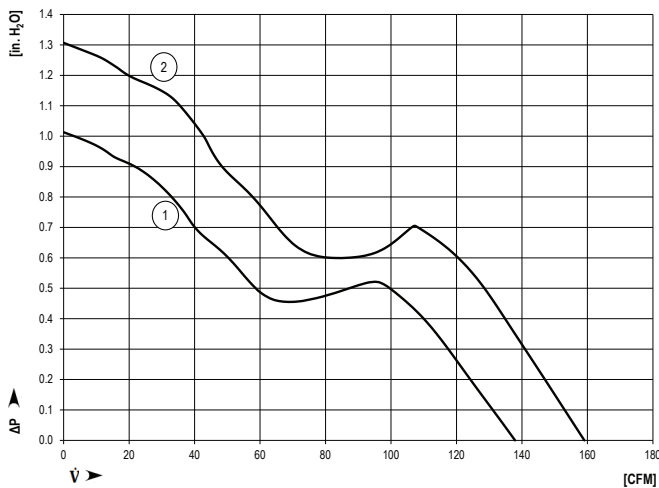

DC axial fans

Series 3250 JU 92 x 92 x 38 mm

Highlights:

- Motor protection against reverse polarity and locking.
- Air exhaust over struts
- Connection via 310 mm strands AWG 24, TR 64, bared and tin-plated
- Ingress protection rating of IP68

Material: Housing: Fiberglass-reinforced PBT composite
Impeller: Fiberglass-reinforced PA composite

Direction of rotation: Clockwise, seen on rotor

Nominal Data

Type	Air flow CFM	Nominal voltage VDC	Voltage range VDC	Sound pressure level dB(A)	Sound power level Bel(A)	Ball bearings	Power input Watts	Speed RPM	Temperature range °C	Mass g	Ingress Protection Rating	UL Approval	Curves
3258 J/2HHPU	138.3	48	36...56	59	7.2	Yes	24.3	6650	-20...70	240	IP68	Yes	1
3258 J/2H3PU	158.9	48	36...56	64	8.0	Yes	33.6	7450	-20...70	240	IP68	Yes	2

Curves