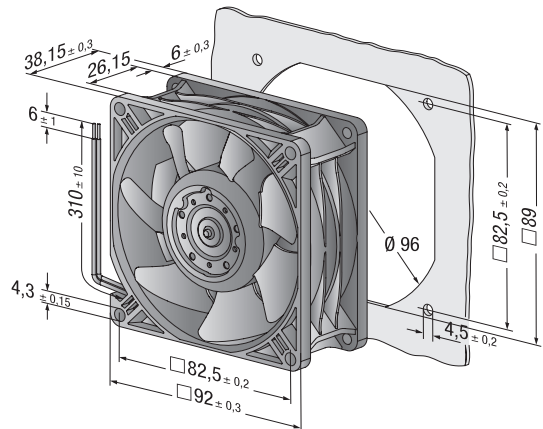

DC axial fans

Series 3250 JU 92 x 92 x 38 mm

Highlights:

- Motor protection against reverse polarity and locking.
- Air exhaust over struts
- Connection via 310 mm strands AWG 24, TR 64, bared and tin-plated
- Ingress protection rating of IP68

Material: Housing: Fiberglass-reinforced PBT composite
Impeller: Fiberglass-reinforced PA composite

Direction of rotation: Clockwise, seen on rotor

Nominal Data

Type	Air flow CFM	Nominal voltage VDC	Voltage range VDC	Sound pressure level dB(A)	Sound power level Bel(A)	Ball bearings	Power input Watts	Speed RPM	Temperature range °C	Mass g	Ingress Protection Rating	UL Approval	Curves
3258 J/2HHPU	138.3	48	36...56	59	7.2	Yes	24.3	6650	-20...70	240	IP68	Yes	1
3258 J/2H3PU	158.9	48	36...56	64	8.0	Yes	33.6	7450	-20...70	240	IP68	Yes	2

Curves