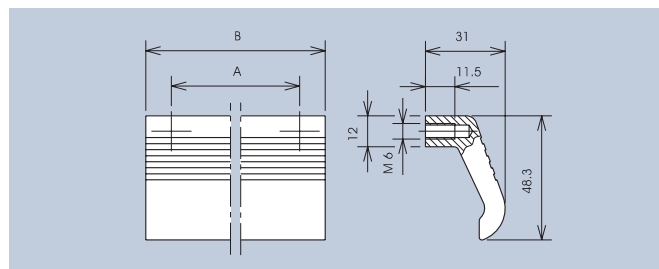

Einschließlich Zylinderschrauben-M6 x 12 und Scheiben.
Including cheese head screws-M6 x 12 and washers.

B	-	Art.-Nr. naturton eloxiert natural anodized	Art.-Nr. schwarz eloxiert black anodized
108	-	3216.1088	3216.3088
120	-	3216.1100	3216.3100
140	-	3216.1120	3216.3120