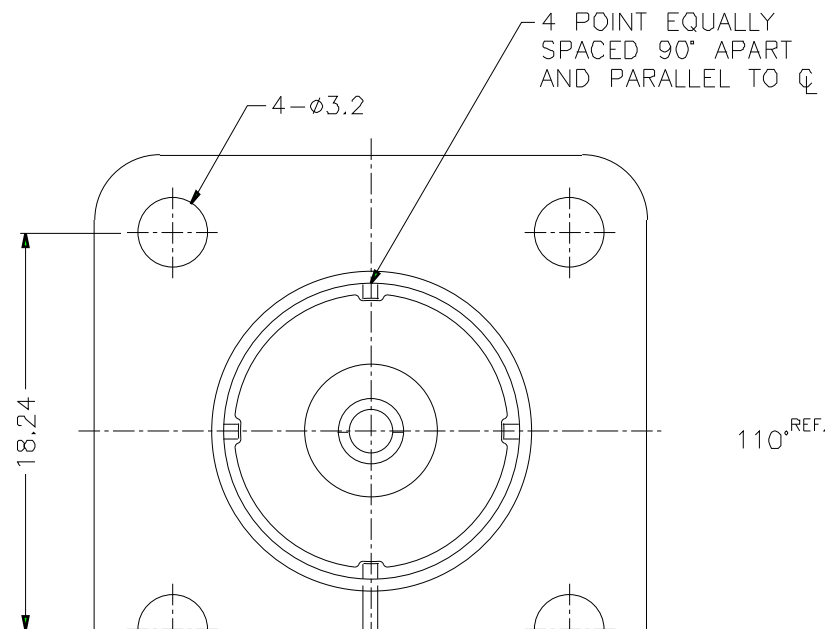

REVISIONS		
ISS	ZONE	DESCRIPTION\PER REQUEST\DATE

REMARK: CONTACT PIN

F
E
D

1 2 3 4 5

X-ON Electronics

Largest Supplier of Electrical and Electronic Components

Click to view similar products for [RF Connectors / Coaxial Connectors](#) category: