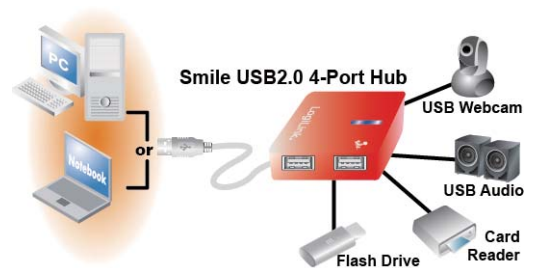

Art No. UA0140

Smile USB2.0 4-Port Hub, Red

Specification:

- Compliant to USB1.1/2.0 Specification
- Supports USB2.0 High-Speed up to 480Mbps
- Supports 1x Up-stream port and 4x Down-stream ports
- Equipped with over-current Detection & Protection
- LED indicator
- Supports Windows 98SE/ME/2000/2003/XP/Vista/7, and Mac OS 10.x or above

Package Contents:

- 1 x Smile USB2.0 4-Port Hub
- 1 x User Manual

Packaging Information:

Packaging Information:

- Packing Dimension: 106x158x25 mm
- Packing Weight: 0.045kg
- Carton Dimension: 490x400x330 mm
- Carton Q'ty: 200pcs
- Carton Weight: 12kgs