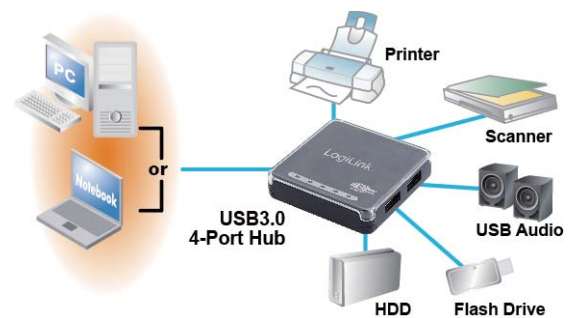

Powered by an ENERGY STAR® qualified adapter for a better environment

RoHS compliant

UA0152

Made in China