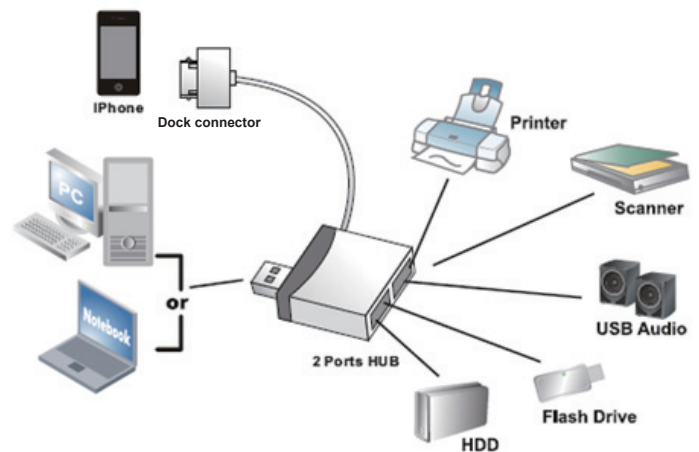

Art No. UA0181

USB2.0 Hub 2-Port with Dock connector Cable

Feature:

- USB cable with Dock connector and additional 2 USB ports
- Suitable for example to charge smartphones without losing the used USB Port
- Charge and sync for iPhone/iPod (output 500mA Max), Sync for iPad
- Connector computer: USB A Male
- Connector Hub: USB A female x 2
- Connector Cable: Dock connector
- Compatible with USB2.0/1.1 specification
- Data transfer rates up to 480 Mbit/s
- Plug & Play
- Cable length: 10cm
- Supports windows 2000/XP/Vista/7 & 8, Mac OS and Linux

Packaging Information:

- Packing Dimension: mm
- Packing Weight: kg
- Carton Dimension: mm
- Carton Q'ty: pcs
- Carton Weight: kgs

RoHS
compliant

X-ON Electronics

Largest Supplier of Electrical and Electronic Components