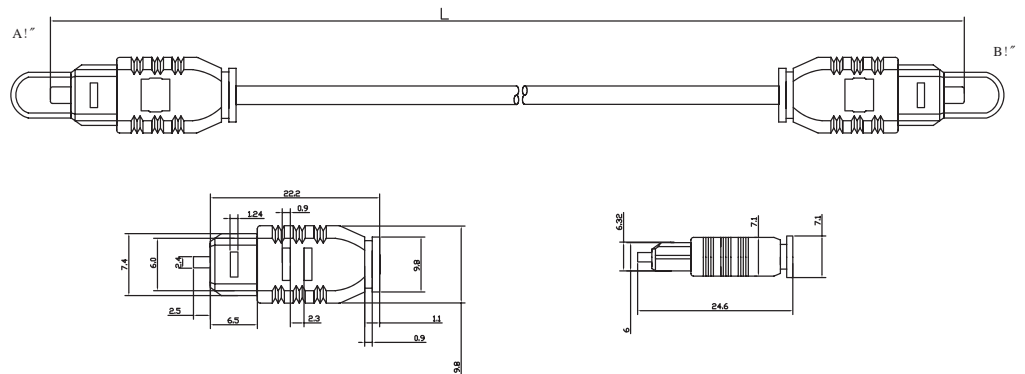

Features:

- Toslink Plug to Toslink Plug
- Fiber Optical Cable
- 100% Quality Testing
- Black

Art No.	Length	EAN Code
CA1005	0.5m	4052792005974
CA1006	1m	4052792005981
CA1007	1.5m	4052792006483
CA1008	2m	4052792006490
CA1009	3m	4052792006506
CA1010	5m	4052792008364
CA1011	7.5m	4052792008371
CA1012	10m	4052792008388

Technical Drawing:

* The specifications and pictures are subject to change without notice.
*All trade names referenced are the registered trademark of their respective owners.

RoHS
compliant

Art No. CA1005-CA1012

Audio Cable

Package Contents:

- 1 x Audio Cable

Packaging Information:

- Packing Dimension: mm
- Packing Weight: kg
- Carton Dimension: 500 x 350 x 300mm
- Carton Q'ty: 500pcs (CA1005,CA1006,CA1007,CA1008,CA1009)
250pcs (CA1010) / 100pcs (CA1011,CA1012)
- Carton Weight: 5.7kg (CA1005) / 6.6kg (CA1006) / 7.65kg (CA1007)
8.75kg (CA1008) / 11.3kg (CA1009) / 8.3kg (CA1010)
4.34kg (CA1011, CA1012)