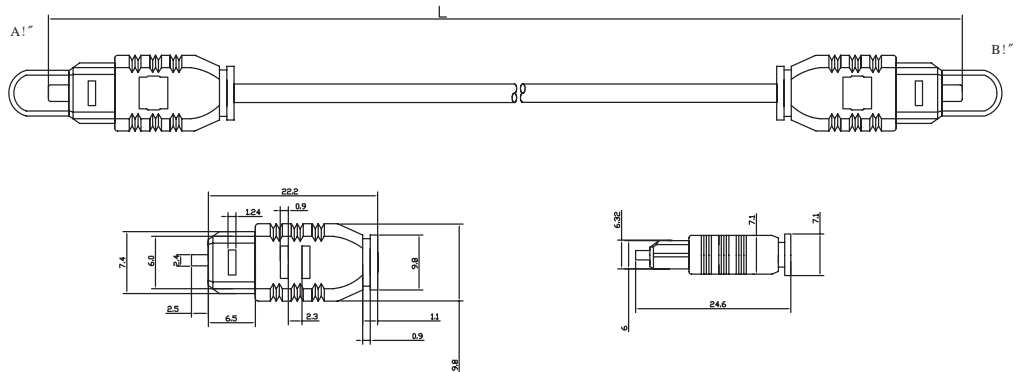

Features:

- Toslink Plug to Toslink Plug
- Fiber Optical Cable
- 100% Quality Testing
- Black

Art No.	Length	EAN Code
CA1005	0.5m	4052792005974
CA1006	1m	4052792005981
CA1007	1.5m	4052792006483
CA1008	2m	4052792006490
CA1009	3m	4052792006506
CA1010	5m	4052792008364
CA1011	7.5m	4052792008371
CA1012	10m	4052792008388

Technical Drawing:

* The specifications and pictures are subject to change without notice.
*All trade names referenced are the registered trademark of their respective owners.

RoHS
compliant

Art No. CA1005-CA1012

Audio Cable

Package Contents:

- 1 x Audio Cable

Packaging Information:

- Packing Dimension: mm
- Packing Weight: kg
- Carton Dimension: 500 x 350 x 300mm
- Carton Q'ty: 500pcs (CA1005,CA1006,CA1007,CA1008,CA1009)
250pcs (CA1010) / 100pcs (CA1011,CA1012)
- Carton Weight: 5.7kg (CA1005) / 6.6kg (CA1006) / 7.65kg (CA1007)
8.75kg (CA1008) / 11.3kg (CA1009) / 8.3kg (CA1010)
4.34kg (CA1011, CA1012)