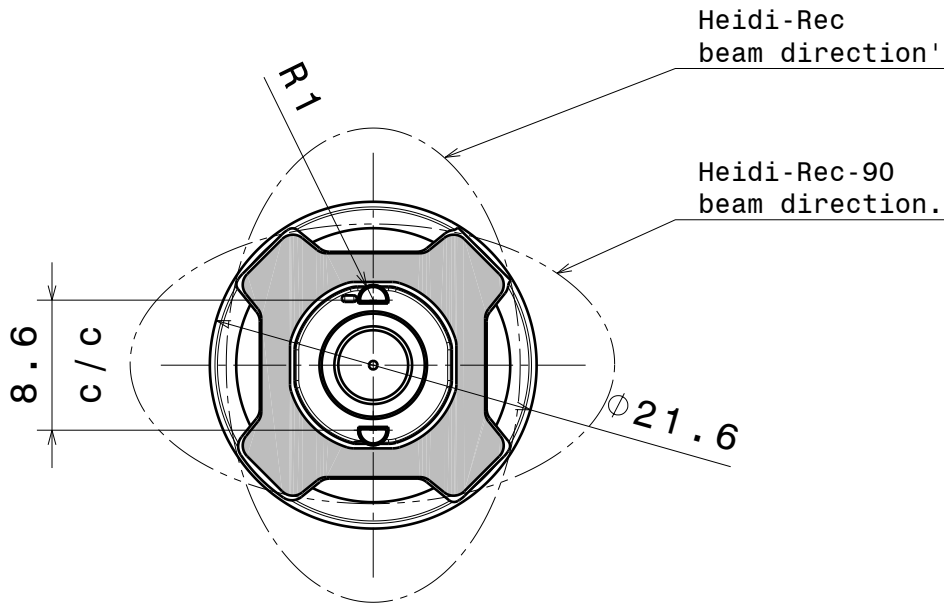

D

C

B

A

Rec-90 lens  
shown

INDEX	PART NO	DESCRIPTION	MATERIAL	COLOUR
2		HEIDI TAPE	PSA	black
1		HEIDI-REC /-90	PMMA	Clear

Tolerances if not otherwise shown  
According to DIN ISO 2768-1  
Linear measures:  
Up to 30mm class M, otherwise class C.  
According to DIN ISO 2768-2  
Form and position: class L

SIZE PART NUMBER

A4

SCALE 1:1 WEIGHT 3 g SHEET 1/1

D

A