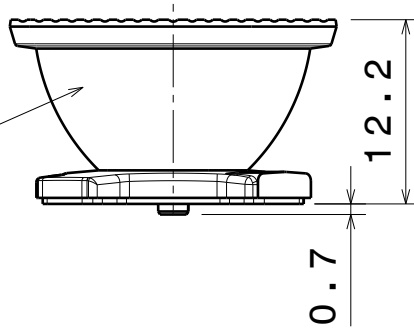

D

C

B

A

Rec-90 lens  
shown

INDEX	PART NO	DESCRIPTION	MATERIAL	COLOUR
2		HEIDI TAPE	PSA	black
1		HEIDI-REC /-90	PMMA	Clear

Tolerances if not otherwise shown  
According to DIN ISO 2768-1  
Linear measures:  
Up to 30mm class M, otherwise class C.  
According to DIN ISO 2768-2  
Form and position: class L

SIZE PART NUMBER

A4

SCALE 1:1 WEIGHT 3 g SHEET 1/1

D

A