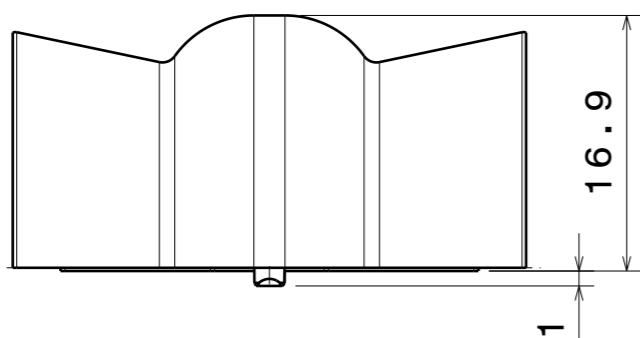

Led position

Bottom view

Lens

Tape

Isometric view

Front view

Top view

Material: PMMA 8N / PU 2-SIDED ADHESIVE FOAM TAPE

Tolerances if not otherwise shown  
 According to DIN ISO 2768-1  
 Linear measures:  
 Up to 30mm class M, otherwise class C.  
 According to DIN ISO 2768-2  
 Form and position: class L

**LEDiL** LediL Oy  
 Salorankatu 10  
 FIN 24240 SALO  
 Finland

THIRD ANGLE PROJECTION:

DRAWING TITLE  
**FLARE-MAXI (WITH TAPE)**

This drawing is the property of LEDiL Oy. It may not be reproduced, copied or communicated without a written agreement with LEDiL Oy.

SIZE	PART NUMBER
<b>A3</b>	<b>FLARE-MAXI (WITH TAPE)</b>

SCALE	1:1	WEIGHT	-	SHEET	1/1
-------	-----	--------	---	-------	-----