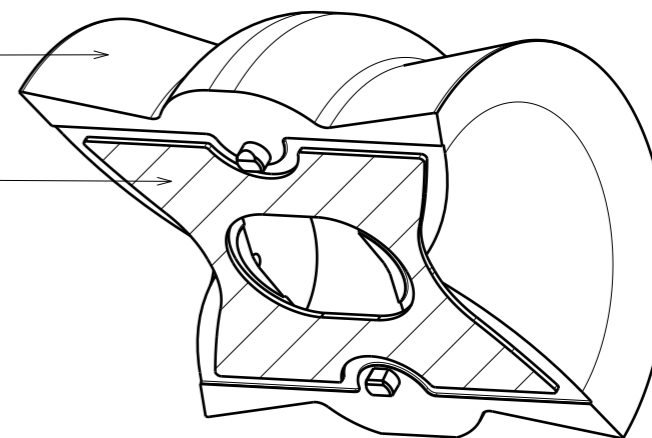

Led position

Bottom view

Lens

Tape

Isometric view

Front view

Top view

Material: PMMA 8N / PU 2-SIDED ADHESIVE FOAM TAPE

Tolerances if not otherwise shown  
 According to DIN ISO 2768-1  
 Linear measures:  
 Up to 30mm class M, otherwise class C.  
 According to DIN ISO 2768-2  
 Form and position: class L

**LEDiL** LediL Oy  
 Salorankatu 10  
 FIN 24240 SALO  
 Finland