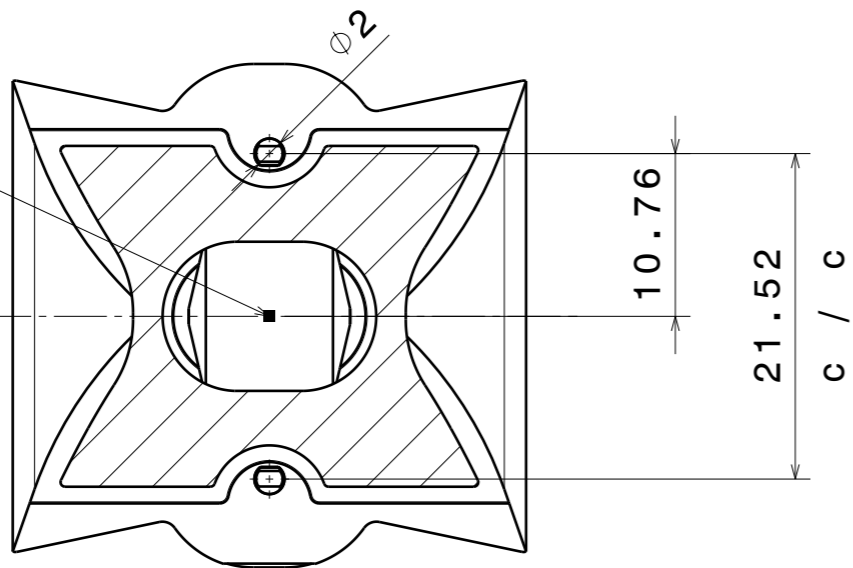

Led position

Bottom view

Lens

Tape

Isometric view

Front view

Top view

Material: PMMA 8N / PU 2-SIDED ADHESIVE FOAM TAPE

Tolerances if not otherwise shown  
 According to DIN ISO 2768-1  
 Linear measures:  
 Up to 30mm class M, otherwise class C.  
 According to DIN ISO 2768-2  
 Form and position: class L

**LEDiL** LediL Oy  
 Salorankatu 10  
 FIN 24240 SALO  
 Finland

THIRD ANGLE PROJECTION:

DRAWING TITLE  
**FLARE-MAXI (WITH TAPE)**

This drawing is the property of LEDiL Oy. It may not be reproduced, copied or communicated without a written agreement with LEDiL Oy.

SIZE	PART NUMBER
<b>A3</b>	<b>FLARE-MAXI (WITH TAPE)</b>

SCALE	1:1	WEIGHT	-	SHEET	1/1
-------	-----	--------	---	-------	-----