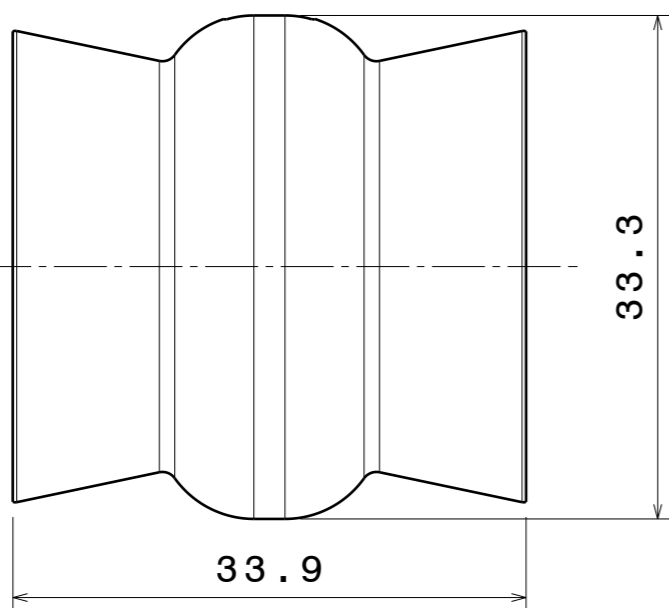

Led position

Bottom view

Lens

Tape

Isometric view

Front view

Top view

Material: PMMA 8N / PU 2-SIDED ADHESIVE FOAM TAPE

Tolerances if not otherwise shown  
 According to DIN ISO 2768-1  
 Linear measures:  
 Up to 30mm class M, otherwise class C.  
 According to DIN ISO 2768-2  
 Form and position: class L

**LEDiL** LediL Oy  
 Salorankatu 10  
 FIN 24240 SALO  
 Finland

THIRD ANGLE PROJECTION:

DRAWING TITLE  
**FLARE-MAXI (WITH TAPE)**

This drawing is the property of LEDiL Oy. It may not be reproduced, copied or communicated without a written agreement with LEDiL Oy.

SIZE	PART NUMBER
<b>A3</b>	<b>FLARE-MAXI (WITH TAPE)</b>

SCALE	1:1	WEIGHT	-	SHEET	1/1
-------	-----	--------	---	-------	-----