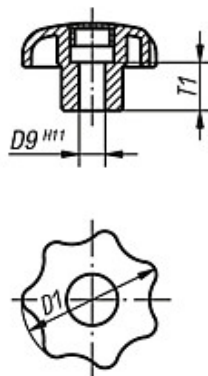

## Description

**Material:**

Black thermoplastic.  
Bush and threaded bolt in steel.

**Version:**

Bush and threaded bolt galvanized and blue chromated.

**Note:**

$\Delta$  Add the desired cap colour here. No colour code is required with black wheel caps.

## Drawings

Form D  
with threaded bush  
without grip cap

Form G  
without bush

Form H  
bush with pocket hole

Form K  
with threaded bush  
with grip cap

Form L  
with external thread