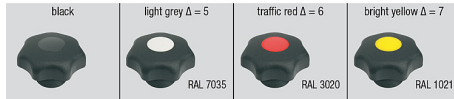

Star grips similar to DIN 6336

Item description/product images