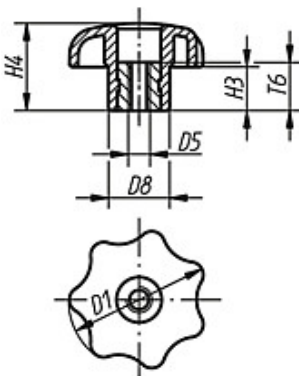

## Description

**Material:**

Black thermoplastic.  
Bush and threaded bolt in steel.

**Version:**

Bush and threaded bolt galvanized and blue chromated.

**Note:**

$\Delta$  Add the desired cap colour here. No colour code is required with black wheel caps.

## Drawings

Form D  
with threaded bush  
without grip cap

Form G  
without bush

Form H  
bush with pocket hole

Form K  
with threaded bush  
with grip cap

Form L  
with external thread

#### Star grips similar to DIN 6336 with internal thread, Form K

Order No.	Form	D1	D5	D8	H3	H4	T6	Approx. weight g
K0155.204Δ	K	25	M4	12	8	16	10	11
K0155.205Δ	K	25	M5	12	8	16	10	10
K0155.2061Δ	K	25	M6	12	8	16	10	10
K0155.2051Δ	K	32	M5	14	10	20	10	13
K0155.206Δ	K	32	M6	14	10	20	10	13
K0155.208Δ	K	40	M8	18	13	25	14	25
K0155.2101Δ	K	40	M10	18	13	25	14	24
K0155.2081Δ	K	50	M8	22	17	32	14	50
K0155.210Δ	K	50	M10	22	17	32	14	48
K0155.2121Δ	K	50	M12	22	17	32	18	46
K0155.2102Δ	K	63	M10	26	21	40	14	90
K0155.212Δ	K	63	M12	26	21	40	18	88
K0155.216Δ	K	63	M16	26	21	40	18	87

#### Star grips similar to DIN 6336 with external thread, Form L

Order No.	Form	D1	D6	D8	H3	H4	L
K0155.405ΔX	L	25	M5	12	8	16	10/15/20/25/30/35/40/45/50/60
K0155.406ΔX	L	25	M6	12	8	16	10/15/20/25/30/35/40/45/50/60
K0155.4061ΔX	L	32	M6	14	10	20	10/15/20/25/30/35/40/45/50/60
K0155.408ΔX	L	32	M8	14	10	20	15/20/25/30/35/40/45/50/60
K0155.4081ΔX	L	40	M8	18	13	25	15/20/25/30/35/40/45/50/60
K0155.410ΔX	L	40	M10	18	13	25	15/20/25/30/35/40/45/50/60
K0155.4101ΔX	L	50	M10	22	17	32	15/20/25/30/35/40/45/50/60
K0155.412ΔX	L	50	M12	22	17	32	15/20/25/30/35/40/45/50/60
K0155.4102ΔX	L	63	M10	26	21	40	20/25/30/35/40/45/50/60
K0155.4121ΔX	L	63	M12	26	21	40	20/25/30/35/40/45/50/60
K0155.416ΔX	L	63	M16	26	21	40	30/35/40/45/50/60