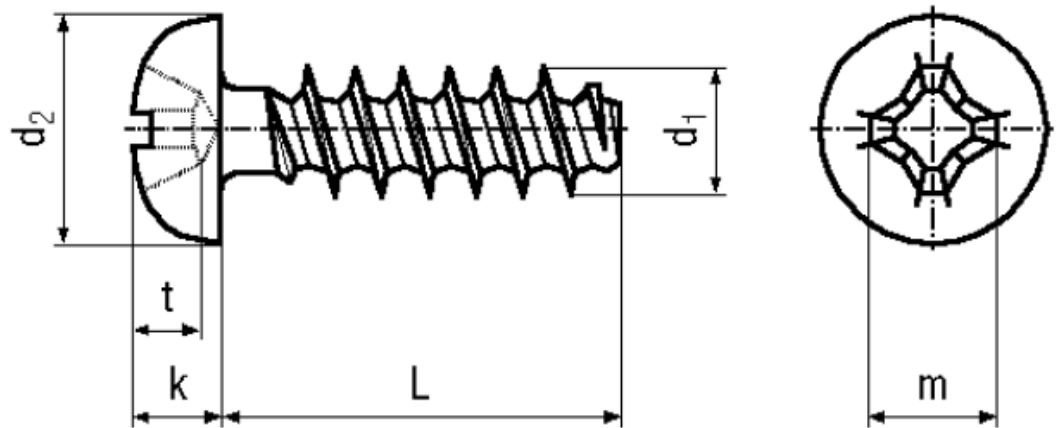

BN 13579

PT® Pan head screws
Phillips H cross recessed

Trade mark	PT®	Material	Stainless steel
Type	WN 1412	Quality	A2

Article No. - 2000849

ø nominal	KA40
d ₁	4
L	8
d ₂	7,0
k	2,7
Phillips	2
m~	4,25
t min.	1,51
t max.	2,14

Screwdriver Bits 1/4": BN 31518, BN 20007 and BN 14056 / CG 1.

X-ON Electronics

Largest Supplier of Electrical and Electronic Components

Click to view similar products for [Screws & Fasteners](#) category: