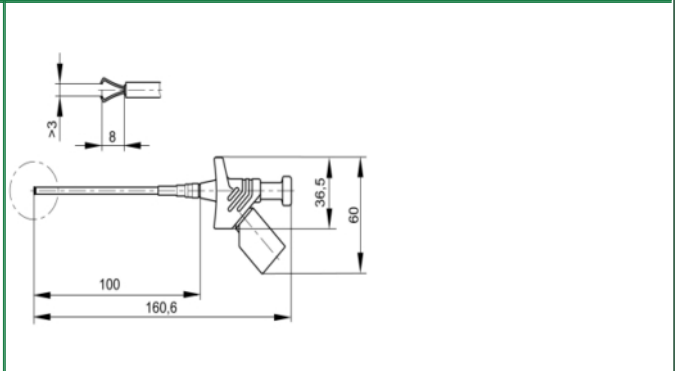

KLEPS 250

datasheet for KLEPS 250
 article number: 973528101

[View Full-Size Image](#)

product description:	order number: 973 528-101
description:	Contact-protected clamp-type test probe with rotating grip jaws and flexible shaft. The grip jaws allows clamping of pins and wires up to a max. of 4 mm diameter. Brass 4 mm diameter contact-protected socket connection. Connects with MLN and MLB measuring leads.
typ:	KLEPS 250 rot/red
system:	4mm sliding sleeve system
order number:	973 528-101
clamping range:	4 mm
clamping typ:	rotating grip jaws
color	
other color versions:	
technical data	
measurement category acc. to IEC 61010:	CAT I
type of termination:	4 mm socket (unsprung)
rated voltage:	30 VAC / 60 VDC
rated current: <i>Please consider derating curve!</i>	4 A
contact resistance:	100 mOhm
material	
contact material:	grip jaws: spring steel socket: brass
contact surface material:	grip jaws: tin
housing material:	PF
environmental conditions:	
temperature range:	-25 °C to +80 °C
inflammable class:	
housing (basic material):	UL 94 V - 0
drawing	