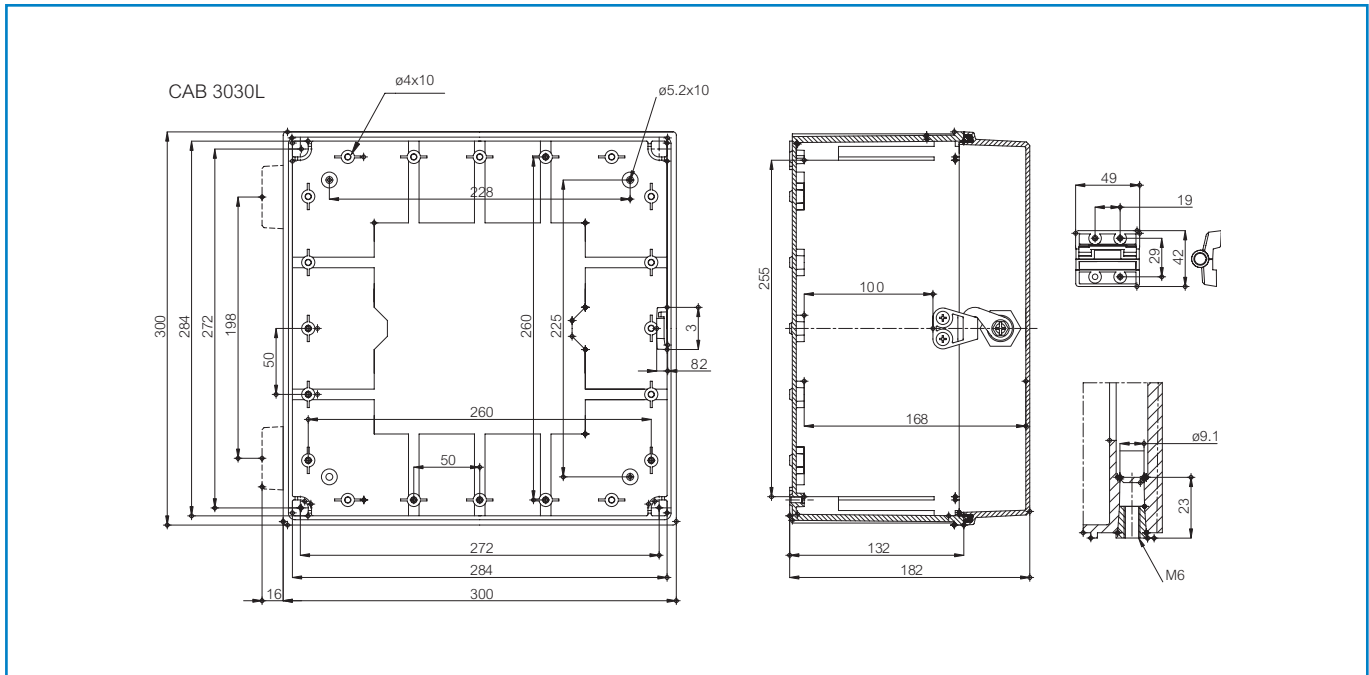

Order symbol: CAB PC 303018 T3B
Product nbr: 8113042
Description: Cabinet, PC
Remarks: Lock on the long side

EAN: 6418074020154
EI. number:
Finland: 3424161
Electric No. 8212019234
Denmark:
Electric No. Italy: 7822030
Electric No. Sweden: 2539943

Including: Cabinet base, door with PUR gasket, 3mm double bit lock(s) with key, screws for mounting plate/DIN-rail and corner plugs.

Dimensions:	Length	Width	Height	Accessories:
mm:	300	300	180	EKIV 27 DIN-35 Mounting rail
inch:	11.8	11.8	7.1	DS35270E1 DIN-35 Mounting rail

Materials:	Accessories:
Material: Polycarbonate	MB 12225 AL Swing door set
Base colour: RAL 7035 -light grey	FP 33 Front plate
Cover colour: Smoked grey	FP 12-33 Front plate
Gasket material: Polyurethane	FP 12x2-33 Front plate
	DRF 33 DIN rail frame set

Temperatures:	Rating:
Temperature °C (short term): -40 ... 120 °C	Ingress Protection (EN 60529): IP65
Temperature °C (continuous): -40 ... 80 °C	Impact Resistance (EN 62262): IK08
Temperature °F (short term): -40 ... 250 °F	Electrical insulation: Totally insulated
Temperature °F (continuous): -40 ... 175 °F	Halogen free (DIN/VDE 0472, Part 815): 1
	UV resistance: UL 508
	Flammability Rating: UL 746C 5"
	Glow Wire Test (IEC 695-2-1) °C: 960

Accessories:	Certificates:
EKIV 33 Mounting plate	Germanischer Lloyd (GL) SGS Fimko Lloyds Register of Shipping (LR) Gost R