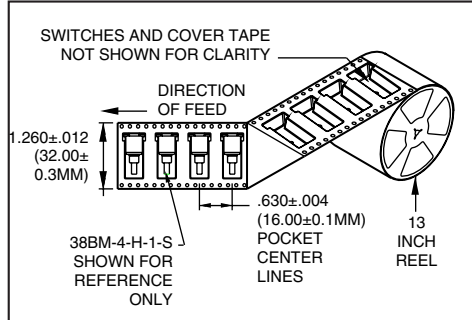

TAPE AND REEL PACKAGING