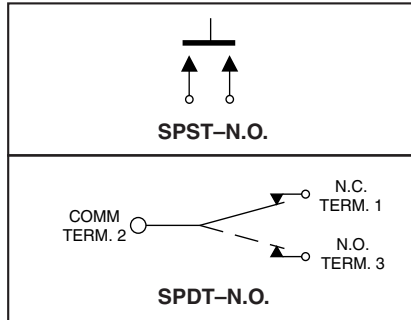

SERIES 38BM AND 38BC
Sub-Miniature Surface Mount

CIRCUITRY