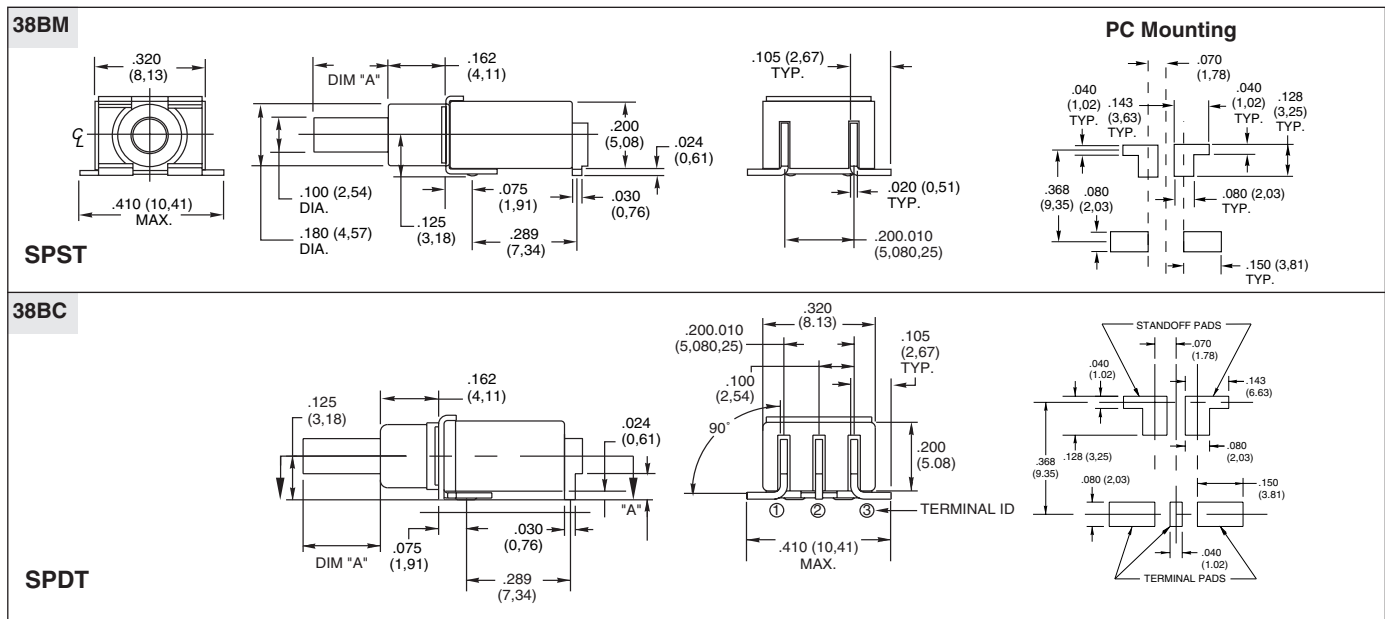

### FEATURES

- Surface Mount Process Compatible
- Sealed Construction
- SPST and SPDT, Momentary Contact
- Extended or Flush Plunger
- Drop-In Replacement for Industry Standard

#### DIMENSIONS in inches (and millimeters)