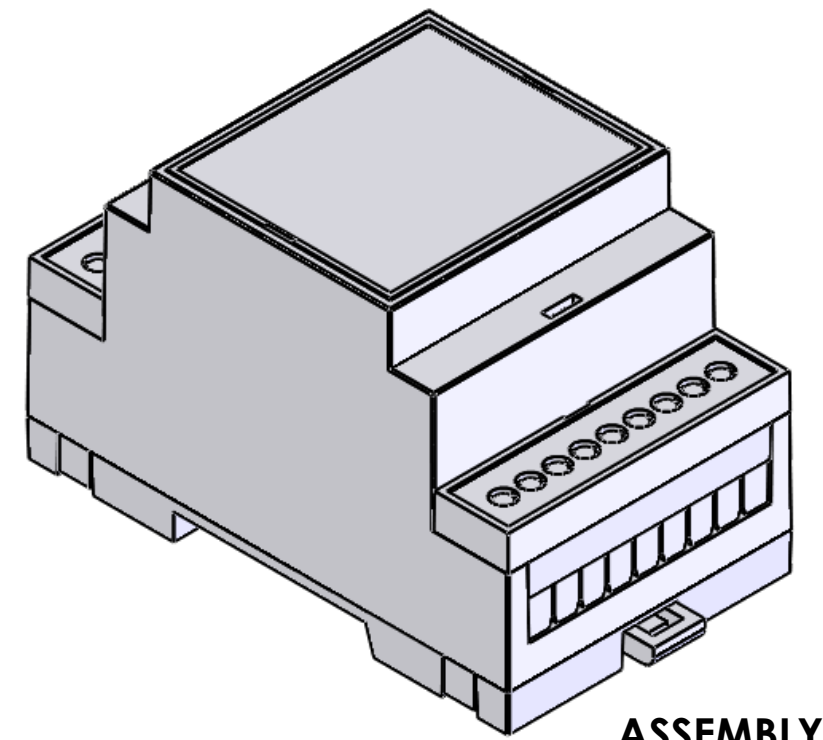

SECTION A-A
SCALE 1 : 1

2.10mm [0.083in]
2.10mm [0.083in]
6.60mm [0.260in]
46.70mm [1.839in]

SECTION B-B
SCALE 1 : 1

57.50mm [2.264in]
50.45mm [1.986in]
42.70mm [1.681in]
41.50mm [1.634in]
34.90mm [1.374in]
27.50mm [1.083in]
26mm [1.024in]

2.50mm [0.098in]
2mm [0.079in]

ASSEMBLY

ITEM	DESCRIPTION	MATERIAL	COLOUR	UNIT
1	D3MG-BODY	PC/ABS(UL94-V0)	GREY	1
2	D3MG-BASE	PC/ABS(UL94-V0)	GREY	1
3	D3MG-COVER	PC/ABS(UL94-V0)	GREY	1
4	D3MG-GUARD	PC/ABS(UL94-V0)	GREY	2
5	D3MG-WALL CLIP	NYLON66(UL94-V0)	DARK GREY	1