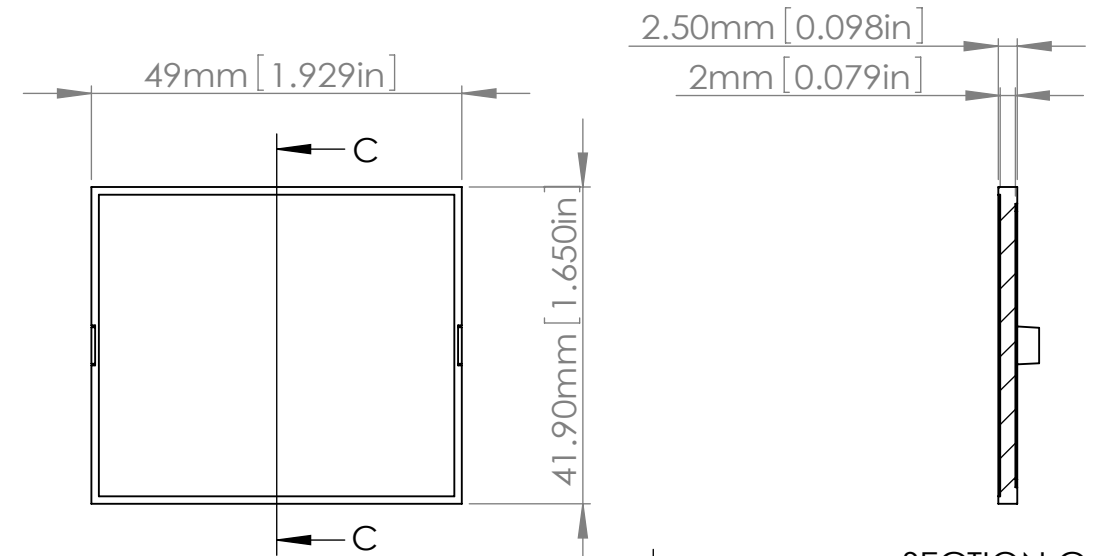

SECTION A-A
SCALE 1 : 1

2.10mm [0.083in]
2.10mm [0.083in]
6.60mm [0.260in]
46.70mm [1.839in]

SECTION B-B
SCALE 1 : 1

57.50mm [2.264in]
50.45mm [1.986in]
42.70mm [1.681in]
41.50mm [1.634in]
34.90mm [1.374in]
27.50mm [1.083in]
26mm [1.024in]

2.50mm [0.098in]
2mm [0.079in]

ASSEMBLY

ITEM	DESCRIPTION	MATERIAL	COLOUR	UNIT
1	D3MG-BODY	PC/ABS(UL94-V0)	GREY	1
2	D3MG-BASE	PC/ABS(UL94-V0)	GREY	1
3	D3MG-COVER	PC/ABS(UL94-V0)	GREY	1
4	D3MG-GUARD	PC/ABS(UL94-V0)	GREY	2
5	D3MG-WALL CLIP	NYLON66(UL94-V0)	DARK GREY	1

D3MG-COVER

SECTION C-C
SCALE 1:1

D3MG-GUARD

SECTION D
SCALE 1:1

D3MG-BASE

SECTION A-A
SCALE 1:1

SECTION B-B
SCALE 1:1

D3MG-WALL CLIP