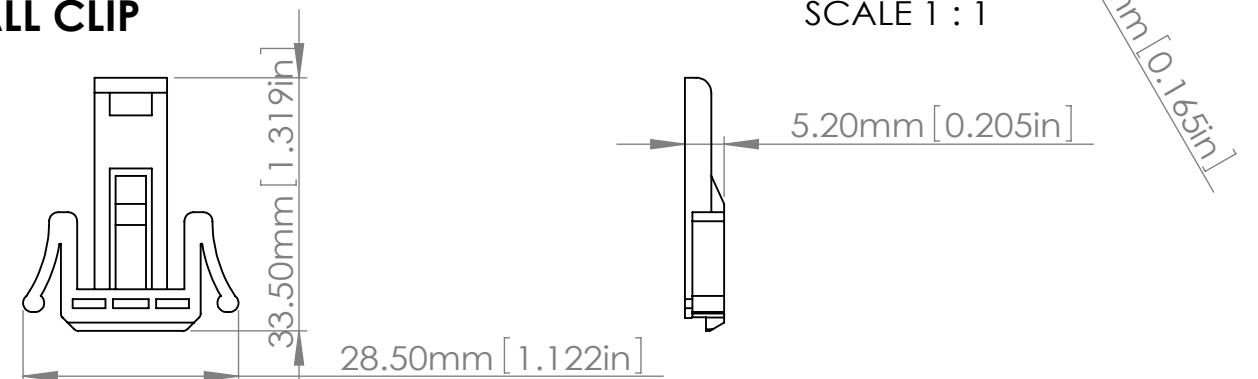

SECTION A-A
SCALE 1 : 1

2.10mm [0.083in]
2.10mm [0.083in]
6.60mm [0.260in]
46.70mm [1.839in]

SECTION B-B
SCALE 1 : 1

57.50mm [2.264in]
50.45mm [1.986in]
42.70mm [1.681in]
41.50mm [1.634in]
34.90mm [1.374in]
27.50mm [1.083in]
26mm [1.024in]

D3MG-COVER

SECTION C-C
SCALE 1:1

D3MG-GUARD

SECTION D
SCALE 1:1

D3MG-BASE

SECTION A-A
SCALE 1:1

SECTION B-B
SCALE 1:1

D3MG-WALL CLIP