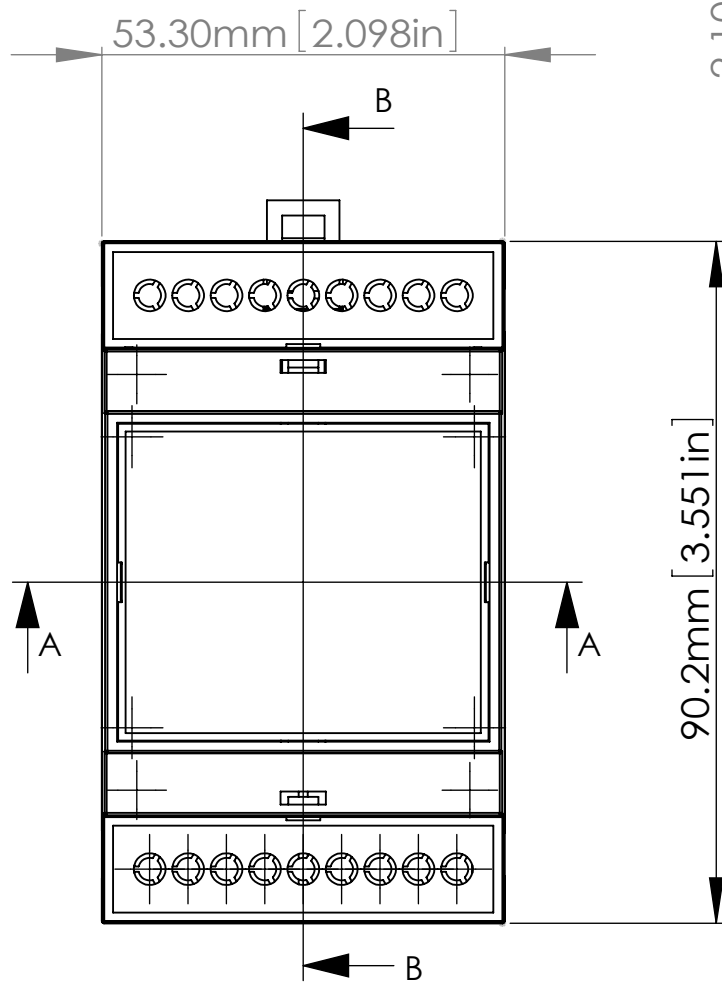

SECTION A-A
SCALE 1 : 1

2.10mm [0.083in]
2.10mm [0.083in]
6.60mm [0.260in]
46.70mm [1.839in]

SECTION B-B
SCALE 1 : 1

57.50mm [2.264in]
50.45mm [1.986in]
42.70mm [1.681in]
41.50mm [1.634in]
34.90mm [1.374in]
27.50mm [1.083in]
26mm [1.024in]

2.50mm [0.098in]
2mm [0.079in]

ASSEMBLY

ITEM	DESCRIPTION	MATERIAL	COLOUR	UNIT
1	D3MG-BODY	PC/ABS(UL94-V0)	GREY	1
2	D3MG-BASE	PC/ABS(UL94-V0)	GREY	1
3	D3MG-COVER	PC/ABS(UL94-V0)	GREY	1
4	D3MG-GUARD	PC/ABS(UL94-V0)	GREY	2
5	D3MG-WALL CLIP	NYLON66(UL94-V0)	DARK GREY	1