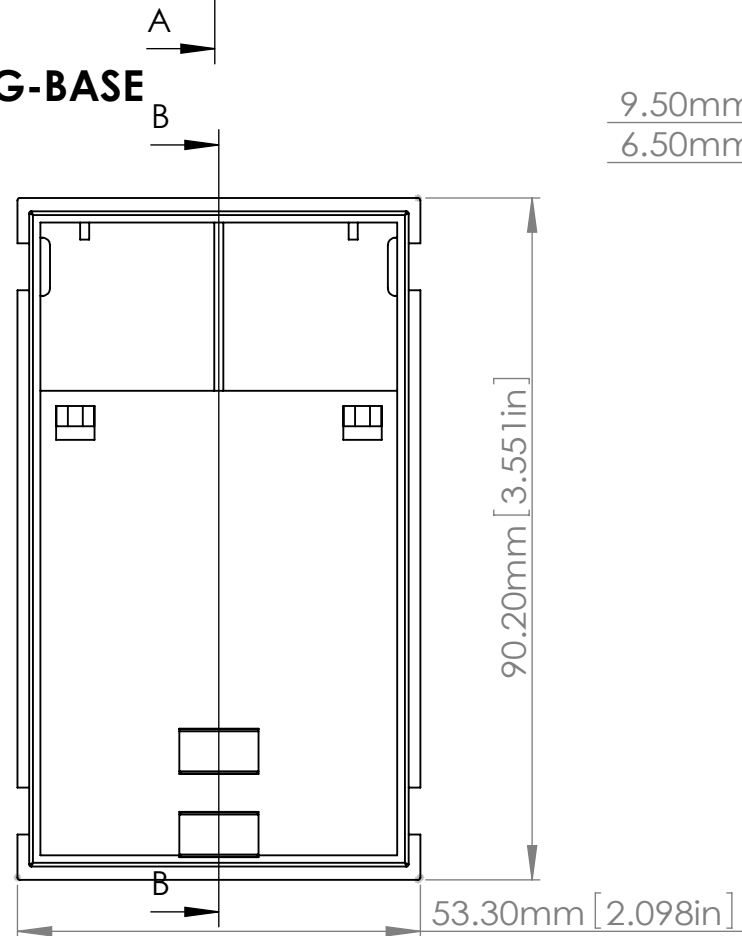

SECTION A-A
SCALE 1 : 1

2.10mm [0.083in]
2.10mm [0.083in]
6.60mm [0.260in]
46.70mm [1.839in]

SECTION B-B
SCALE 1 : 1

57.50mm [2.264in]
50.45mm [1.986in]
42.70mm [1.681in]
41.50mm [1.634in]
34.90mm [1.374in]
27.50mm [1.083in]
26mm [1.024in]

2.50mm [0.098in]
2mm [0.079in]

ASSEMBLY

ITEM	DESCRIPTION	MATERIAL	COLOUR	UNIT
1	D3MG-BODY	PC/ABS(UL94-V0)	GREY	1
2	D3MG-BASE	PC/ABS(UL94-V0)	GREY	1
3	D3MG-COVER	PC/ABS(UL94-V0)	GREY	1
4	D3MG-GUARD	PC/ABS(UL94-V0)	GREY	2
5	D3MG-WALL CLIP	NYLON66(UL94-V0)	DARK GREY	1

D3MG-COVER

SECTION C-C
SCALE 1:1

D3MG-GUARD

SECTION D
SCALE 1:1

D3MG-BASE

SECTION A-A
SCALE 1:1

SECTION B-B
SCALE 1:1

D3MG-WALL CLIP