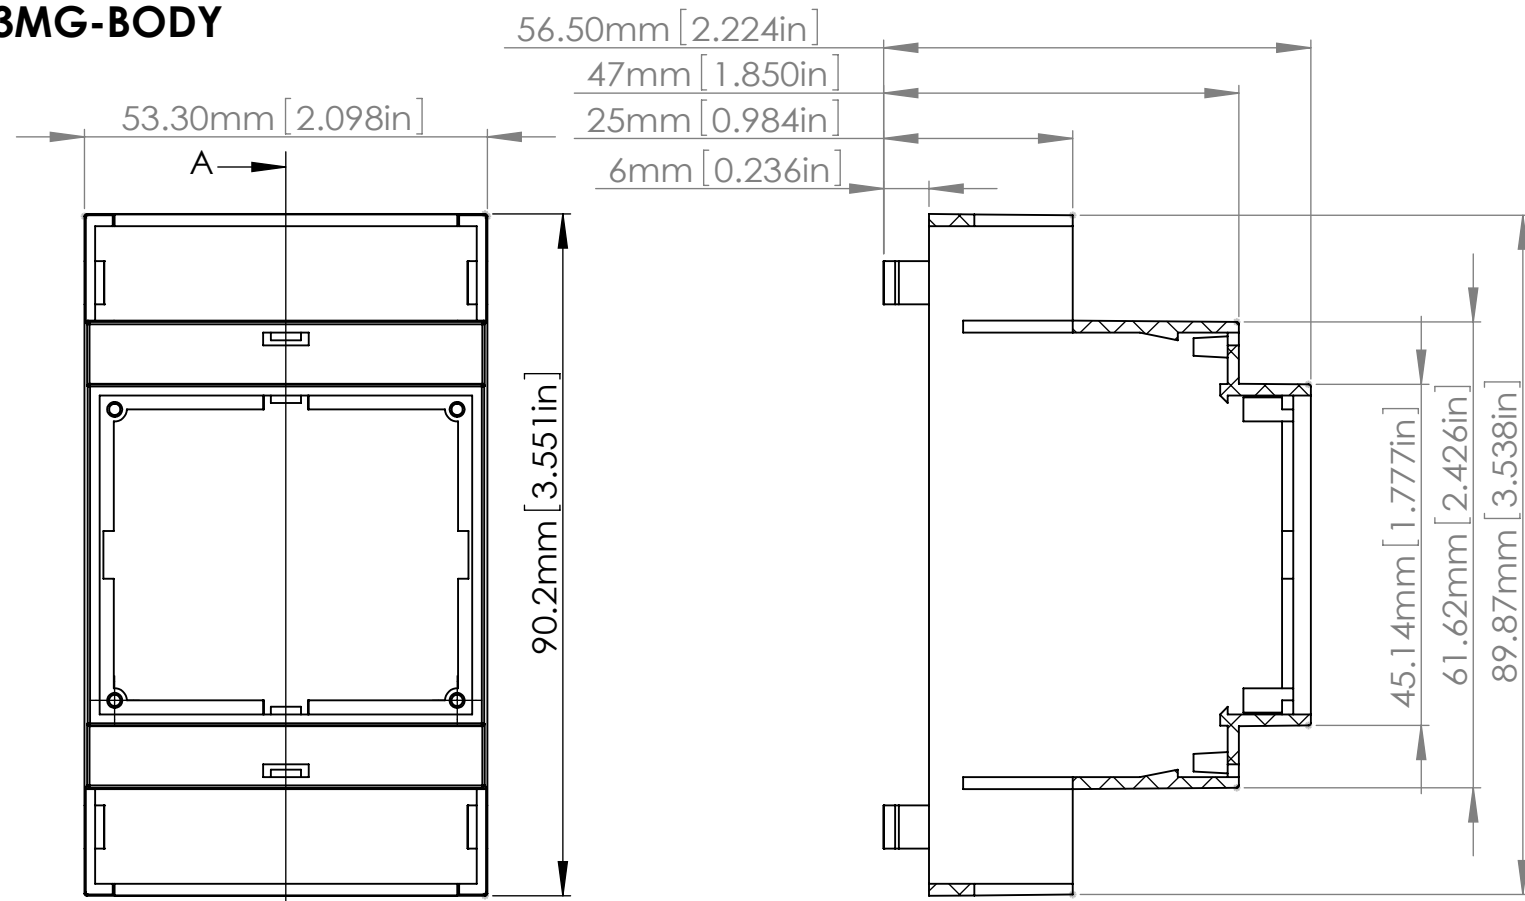

SECTION A-A
SCALE 1 : 1

2.10mm [0.083in]
2.10mm [0.083in]
6.60mm [0.260in]
46.70mm [1.839in]

SECTION B-B
SCALE 1 : 1

57.50mm [2.264in]
50.45mm [1.986in]
42.70mm [1.681in]
41.50mm [1.634in]
34.90mm [1.374in]
27.50mm [1.083in]
26mm [1.024in]

2.50mm [0.098in]
2mm [0.079in]

ASSEMBLY

ITEM	DESCRIPTION	MATERIAL	COLOUR	UNIT
1	D3MG-BODY	PC/ABS(UL94-V0)	GREY	1
2	D3MG-BASE	PC/ABS(UL94-V0)	GREY	1
3	D3MG-COVER	PC/ABS(UL94-V0)	GREY	1
4	D3MG-GUARD	PC/ABS(UL94-V0)	GREY	2
5	D3MG-WALL CLIP	NYLON66(UL94-V0)	DARK GREY	1

D3MG-COVER

SECTION C-C
SCALE 1:1

D3MG-GUARD

SECTION D
SCALE 1:1

D3MG-BASE

SECTION A-A
SCALE 1:1

SECTION B-B
SCALE 1:1

D3MG-WALL CLIP