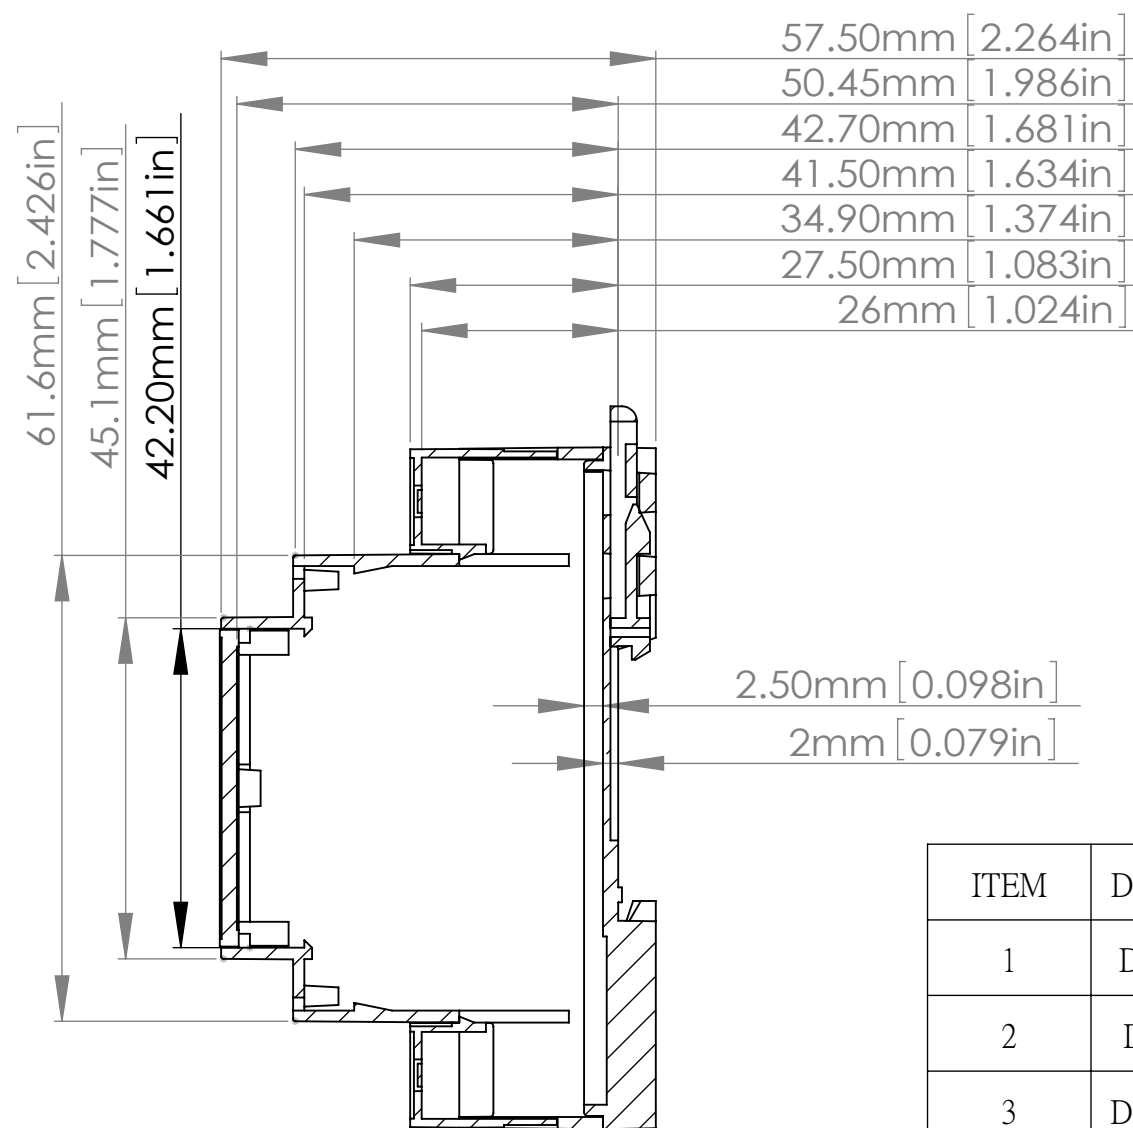

SECTION A-A
SCALE 1 : 1

2.10mm [0.083in]
2.10mm [0.083in]
6.60mm [0.260in]
46.70mm [1.839in]

SECTION B-B
SCALE 1 : 1

57.50mm [2.264in]
50.45mm [1.986in]
42.70mm [1.681in]
41.50mm [1.634in]
34.90mm [1.374in]
27.50mm [1.083in]
26mm [1.024in]

2.50mm [0.098in]
2mm [0.079in]

ASSEMBLY

ITEM	DESCRIPTION	MATERIAL	COLOUR	UNIT
1	D3MG-BODY	PC/ABS(UL94-V0)	GREY	1
2	D3MG-BASE	PC/ABS(UL94-V0)	GREY	1
3	D3MG-COVER	PC/ABS(UL94-V0)	GREY	1
4	D3MG-GUARD	PC/ABS(UL94-V0)	GREY	2
5	D3MG-WALL CLIP	NYLON66(UL94-V0)	DARK GREY	1