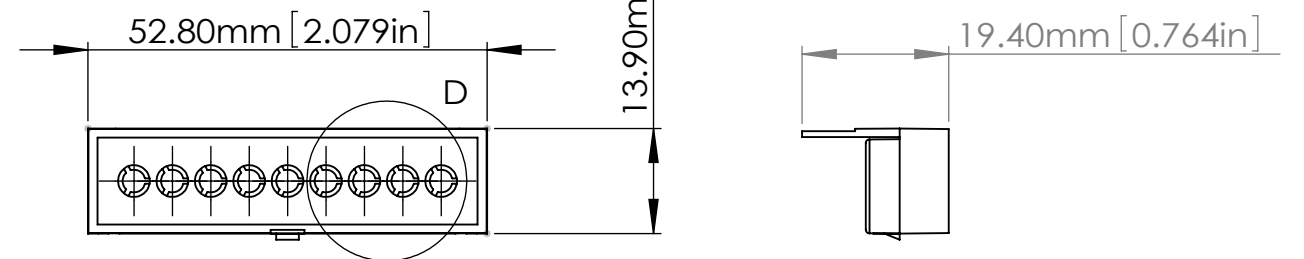

D3MG-GUARD