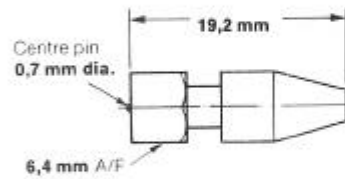

Free connector

Ordering reference : L1403/FP/Au