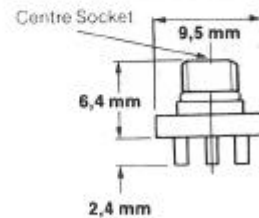

Fixed connector, printed circuit

Ordering reference : L1403/PCS/Au