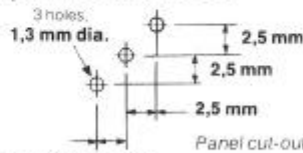

Fixed connector, printed circuit

Ordering reference : L1403/PCS/Au