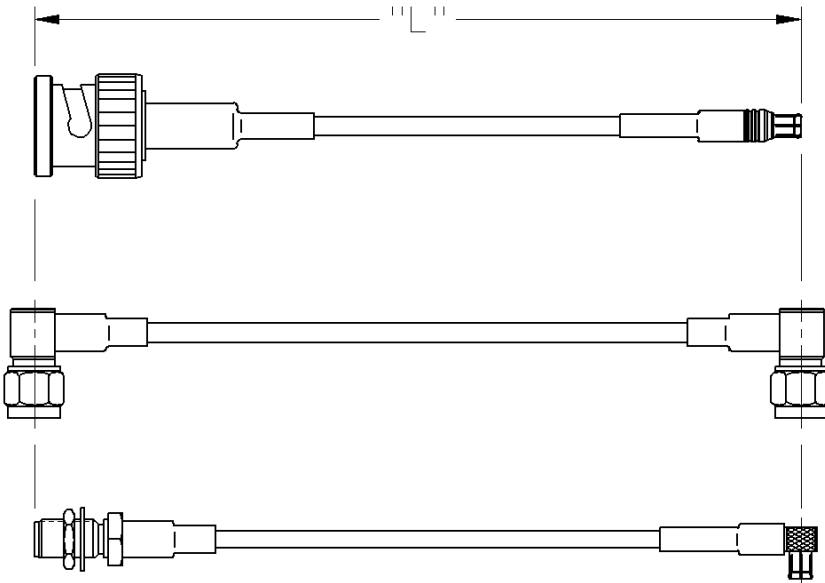

## N STRAIGHT PLUG TO N STRAIGHT PLUG

PART NUMBER	CABLE TYPE	CABLE LENGTH	CONNECTOR A	CONNECTOR B
415-0058-012	RG-58	12"	CPN-1	CPN-1
415-0058-024	RG-58	24"	CPN-1	CPN-1
415-0058-036	RG-58	36"	CPN-1	CPN-1
415-0058-048	RG-58	48"	CPN-1	CPN-1
415-0058-060	RG-58	60"	CPN-1	CPN-1
415-0060-012	RG-142	12"	CPN-142T	CPN-142T
415-0060-024	RG-142	24"	CPN-142T	CPN-142T
415-0060-036	RG-142	36"	CPN-142T	CPN-142T
415-0060-048	RG-142	48"	CPN-142T	CPN-142T
415-0060-060	RG-142	60"	CPN-142T	CPN-142T

PART NUMBER	CABLE TYPE	CABLE LENGTH	CONNECTOR A	CONNECTOR B
415-0062-012	RG-8	12"	CPN-8	CPN-8
415-0062-024	RG-8	24"	CPN-8	CPN-8
415-0062-036	RG-8	36"	CPN-8	CPN-8
415-0062-048	RG-8	48"	CPN-8	CPN-8
415-0062-060	RG-8	60"	CPN-8	CPN-8
415-0063-012	RG-213	12"	CPN-8	CPN-8
415-0063-024	RG-213	24"	CPN-8	CPN-8
415-0063-036	RG-213	36"	CPN-8	CPN-8
415-0063-048	RG-213	48"	CPN-8	CPN-8
415-0063-060	RG-213	60"	CPN-8	CPN-8

Johnson Components' cable length applies to the end of straight connectors. The length is applied to the vertical centroid of right angle connectors.

The last three digits of the part number reflect the length of the cable in inches.