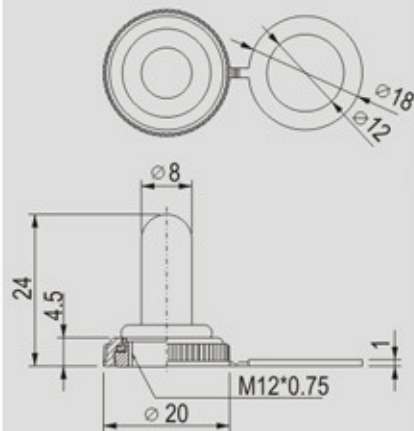

W-70B

Material

RUBBER/EPDM

Nut

M12*0.75

Availability

For Toggle Switch
Lever Height: 20mm

X-ON Electronics