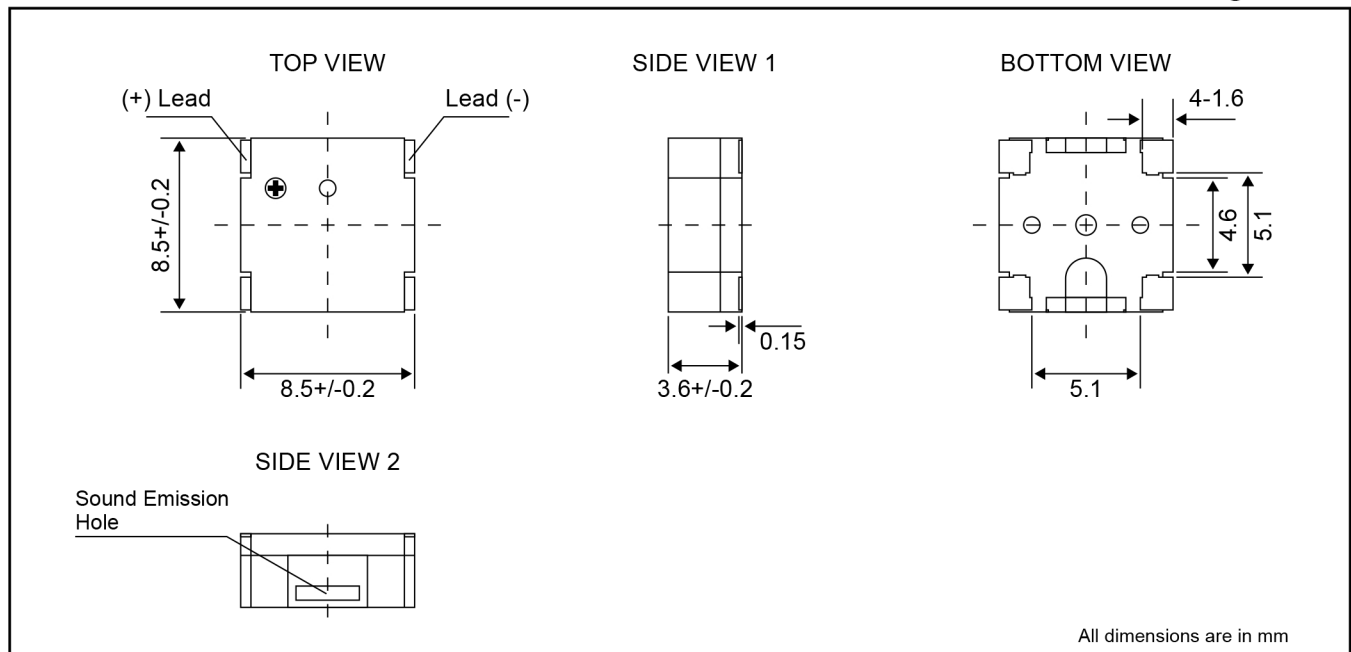

# Magnetic Transducer

### DIMENSIONS

Date : 17 Aug.,2015

Ref no. : FD030-1R